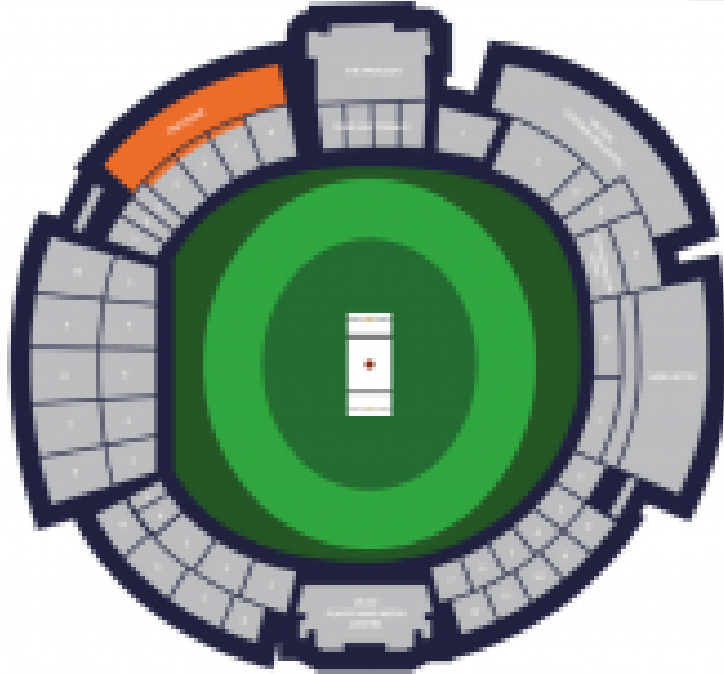

INGLATERRA VS SUDÁFRICA

T20 SERIES 2025 MANCHESTER

Old Trafford Cricket Ground

Manchester, Inglaterra

Century Lounge Package