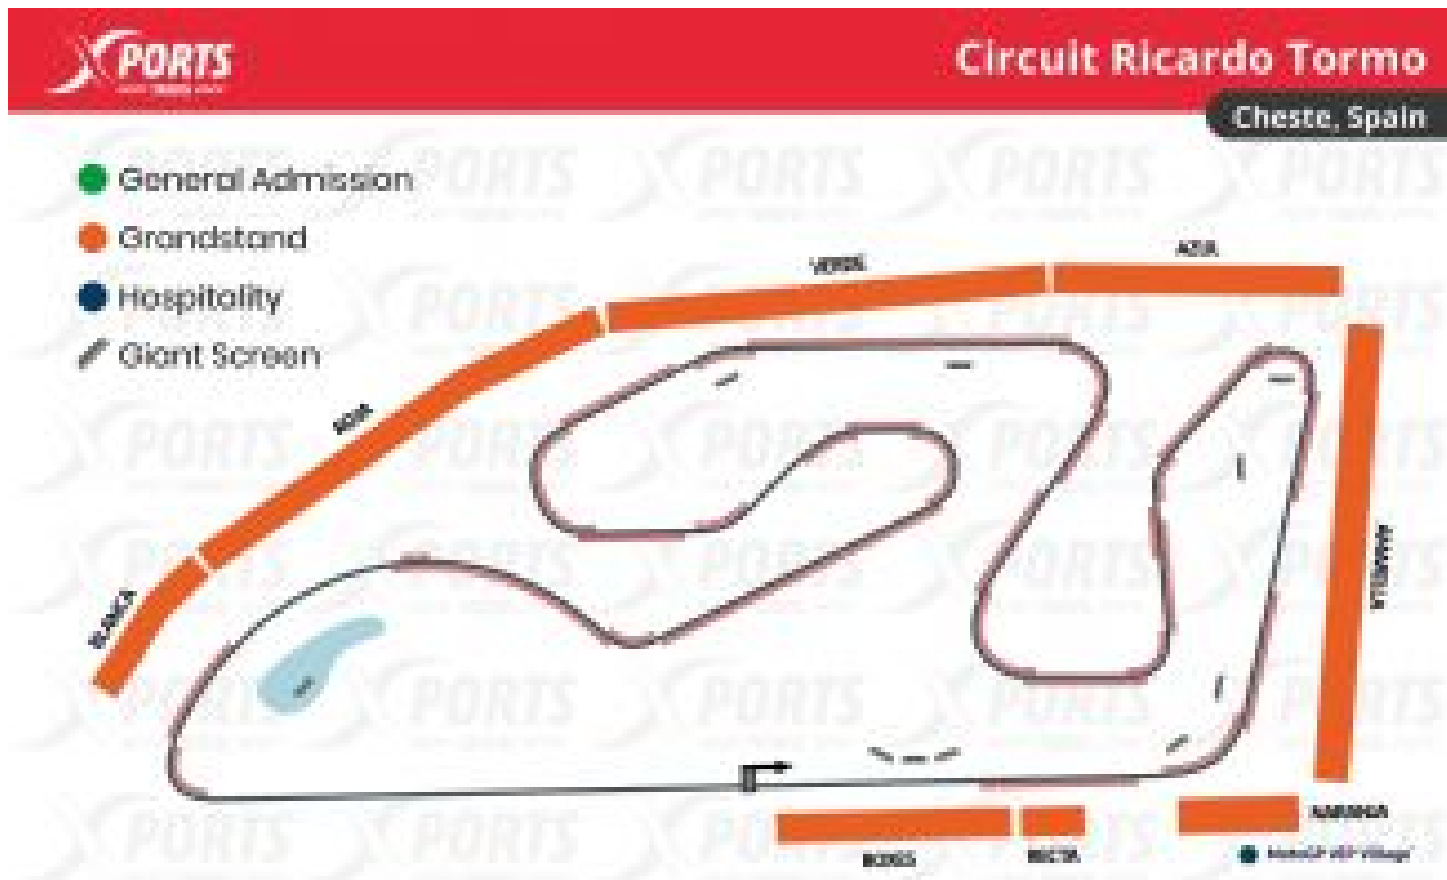

MOTOGP VALENCIA

CHESTE - VALENCIA

Zona

Tribuna Red - 3-Day	201,00 €/pax
Tribuna White - 3-Day	224,53 €/pax
Tribuna Green - 3-Day	248,06 €/pax
Tribuna Blue - 3-Day	271,59 €/pax
Tribuna Yellow - 3-Day	283,35 €/pax

Precio por PAX/TICKET