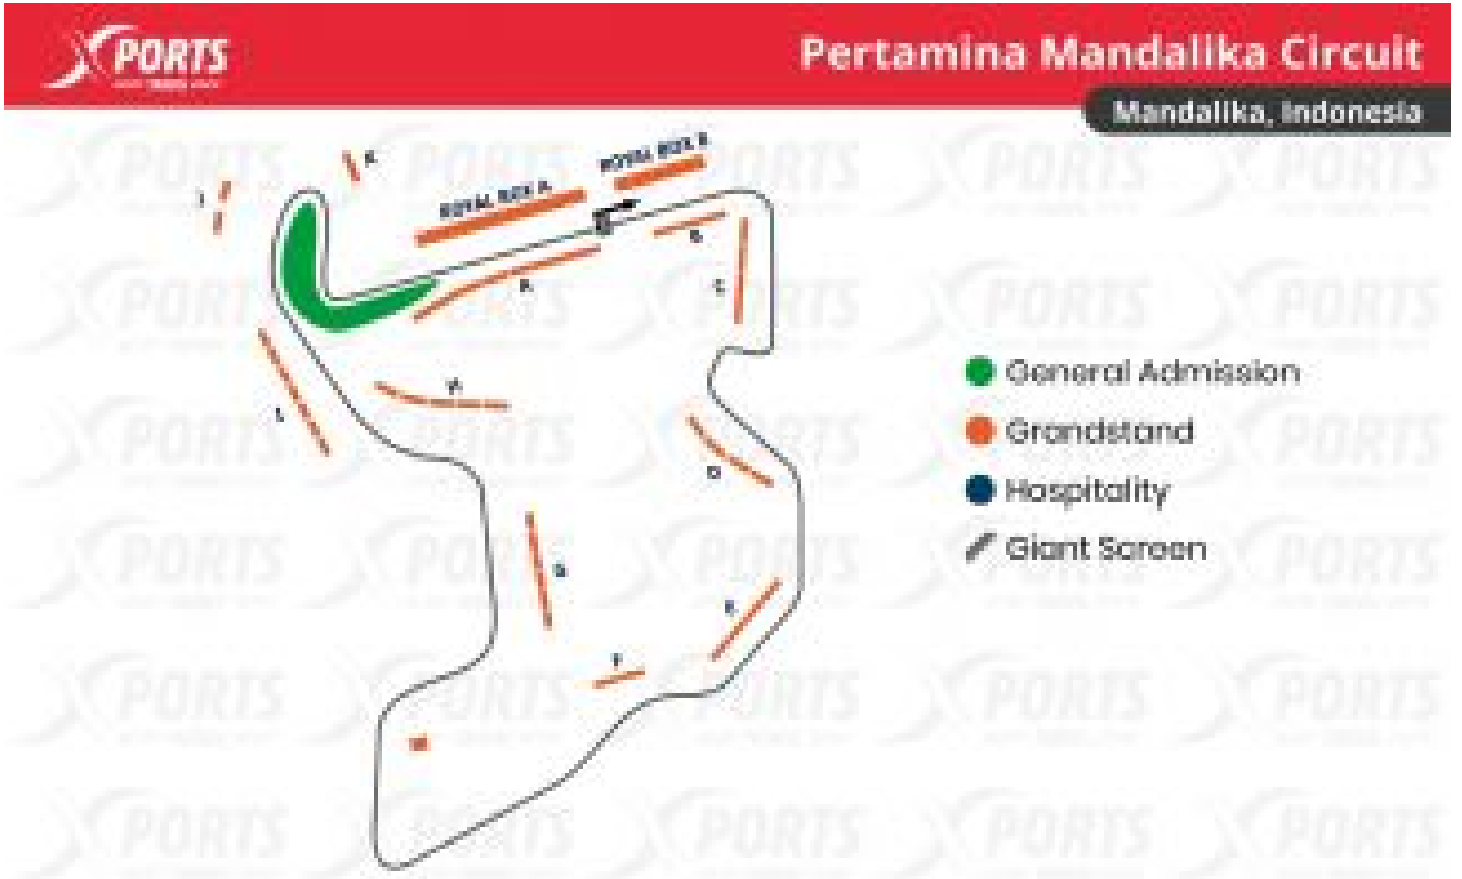

MOTOGP INDONESIA

LOMBOK

Zona

Acceso General (3 Days)	233,33 €/pax
Zone A (3 Days)	333,33 €/pax
Zone B (3 Days)	300,00 €/pax
Zone C (3 Days)	277,78 €/pax
Zone E (3 Days)	244,44 €/pax
Zone G (3 Days)	266,67 €/pax
Zone H (3 Days)	244,44 €/pax
Zone I (3 Days)	255,56 €/pax
Zone J (3 Days)	288,89 €/pax
Zone K (3 Days)	266,67 €/pax

Precio por PAX/TICKET