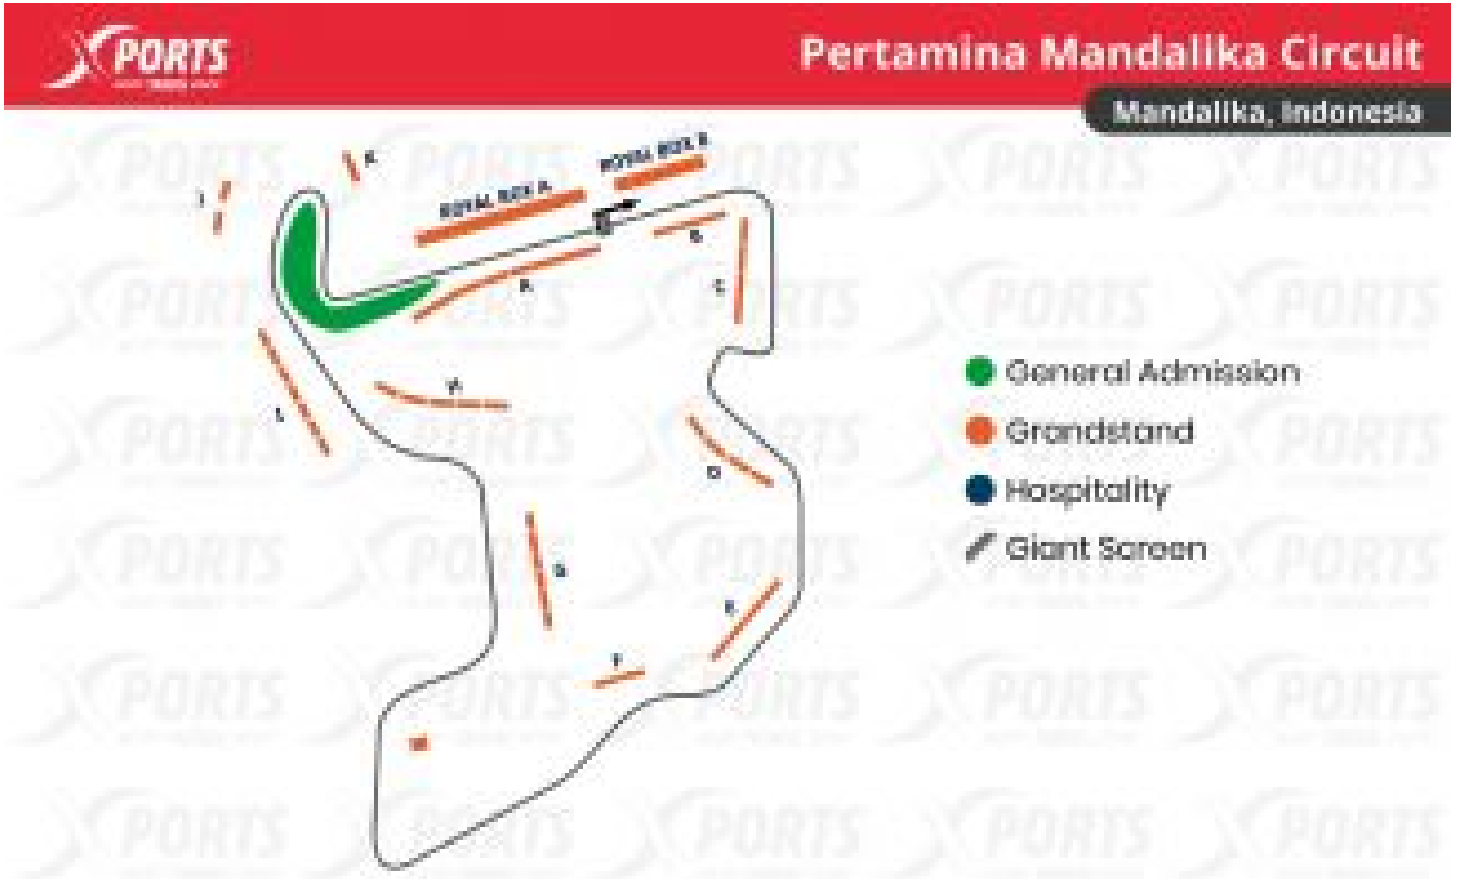

MOTOGP INDONESIA

LOMBOK

Zona

Acceso General (3 Days)	281,00 €/pax
Zone A (3 Days)	401,00 €/pax
Zone B (3 Days)	361,00 €/pax
Zone C (3 Days)	334,33 €/pax
Zone E (3 Days)	294,33 €/pax
Zone G (3 Days)	321,00 €/pax
Zone H (3 Days)	294,33 €/pax
Zone I (3 Days)	307,67 €/pax
Zone J (3 Days)	347,67 €/pax
Zone K (3 Days)	321,00 €/pax

Precio por PAX/TICKET