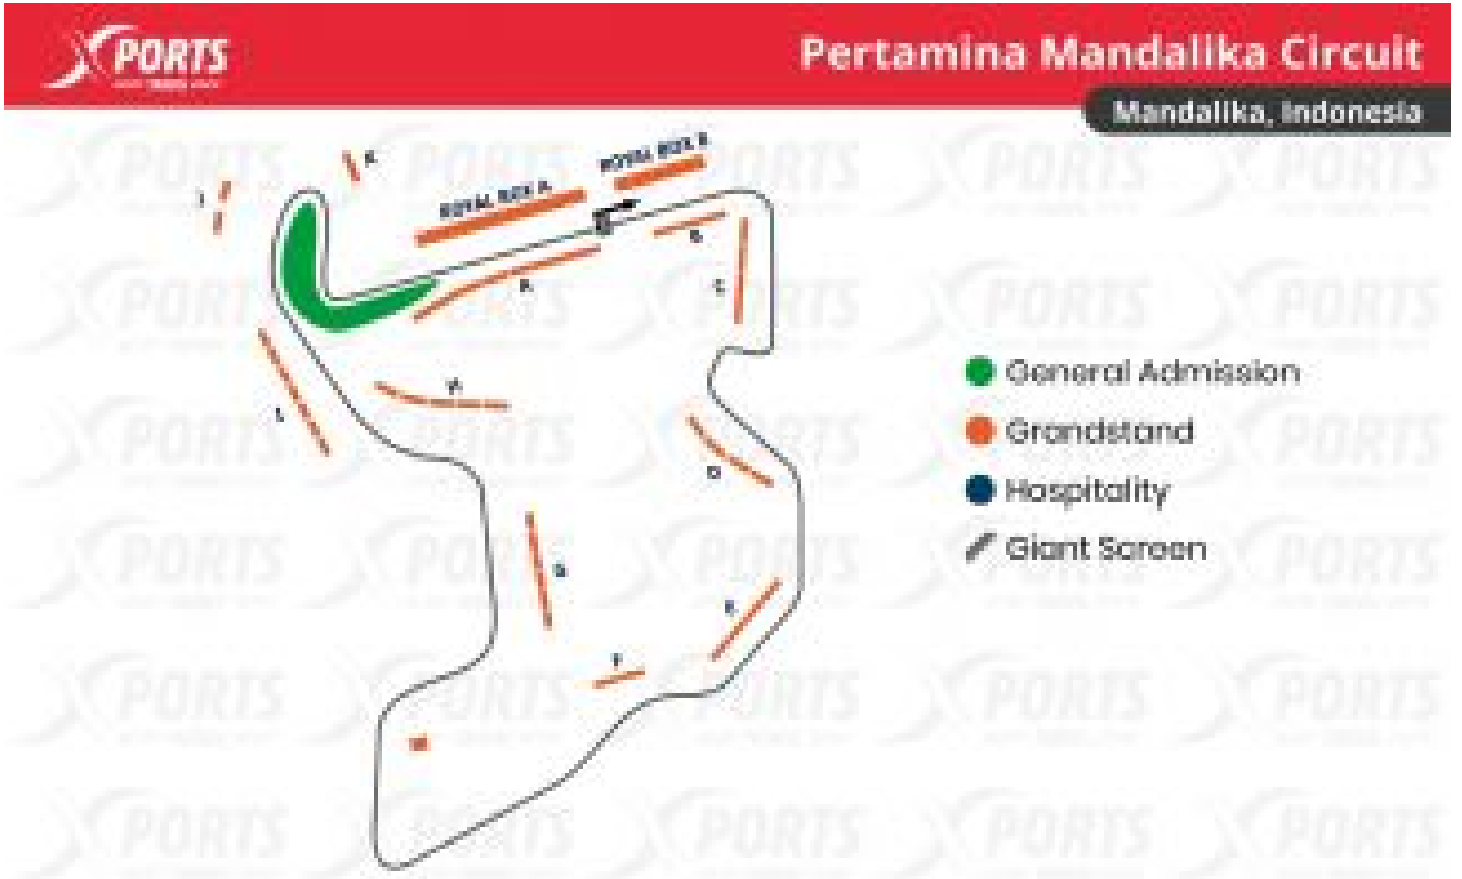

# MOTOGP INDONESIA

## LOMBOK

### Zona

Acceso General (3 Days)	239,64 €/pax
Zone A (3 Days)	341,91 €/pax
Zone B (3 Days)	307,82 €/pax
Zone C (3 Days)	285,09 €/pax
Zone E (3 Days)	251,00 €/pax
Zone G (3 Days)	273,73 €/pax
Zone H (3 Days)	251,00 €/pax
Zone I (3 Days)	262,36 €/pax
Zone J (3 Days)	296,45 €/pax
Zone K (3 Days)	273,73 €/pax

### Precio por PAX/TICKET