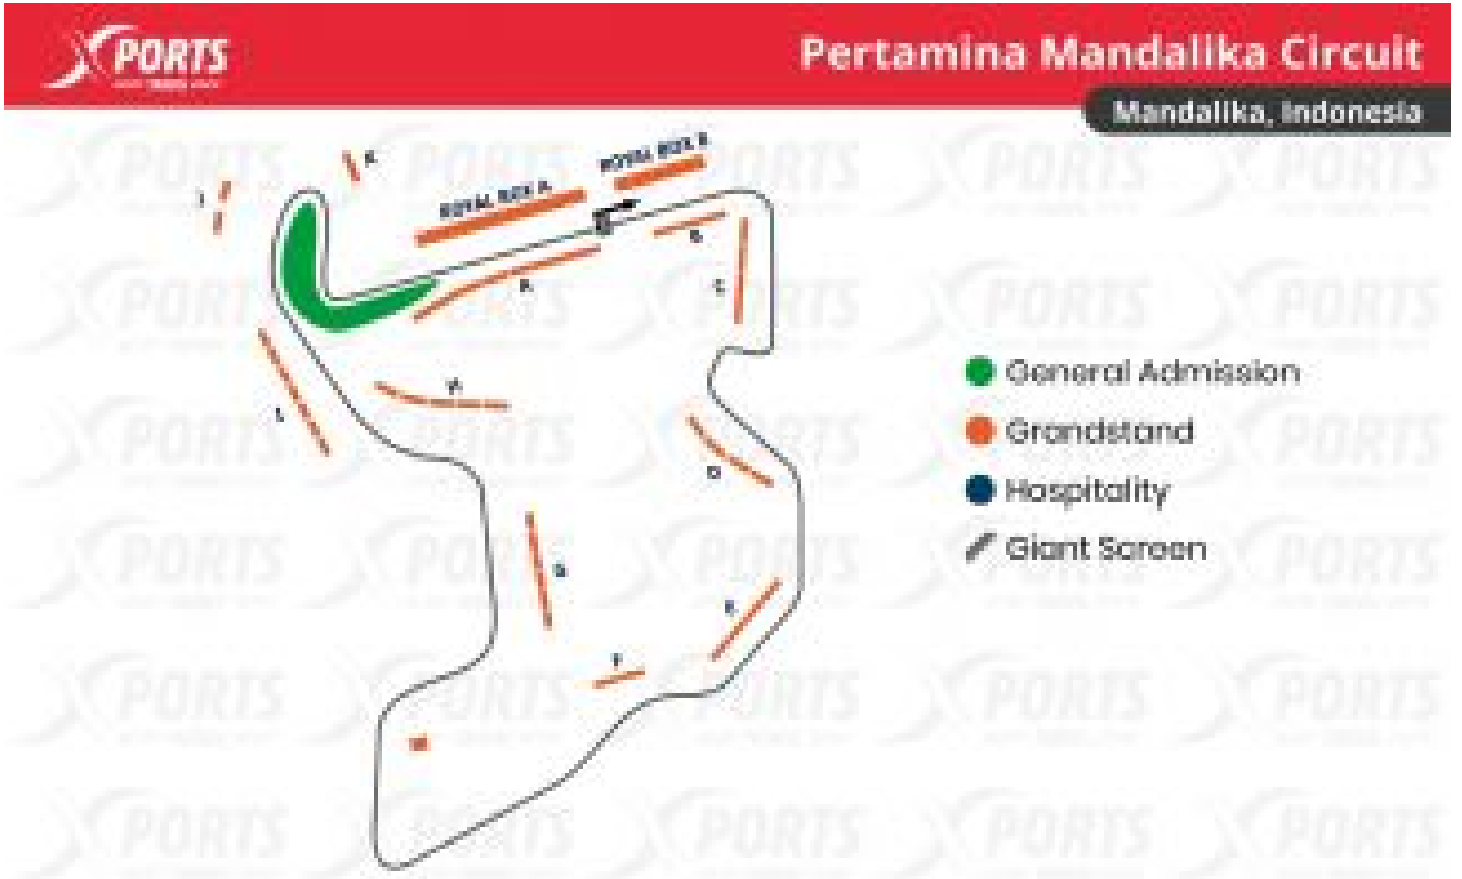

MOTOGP INDONESIA

LOMBOK

Zona

Acceso General (3 Days)	281,00 €/pax
Zone A (3 Days)	401,00 €/pax
Zone B (3 Days)	361,00 €/pax
Zone C (3 Days)	334,33 €/pax
Zone E (3 Days)	294,33 €/pax
Zone G (3 Days)	321,00 €/pax
Zone H (3 Days)	294,33 €/pax
Zone I (3 Days)	307,67 €/pax
Zone J (3 Days)	347,67 €/pax
Zone K (3 Days)	321,00 €/pax

Precio por PAX/TICKET