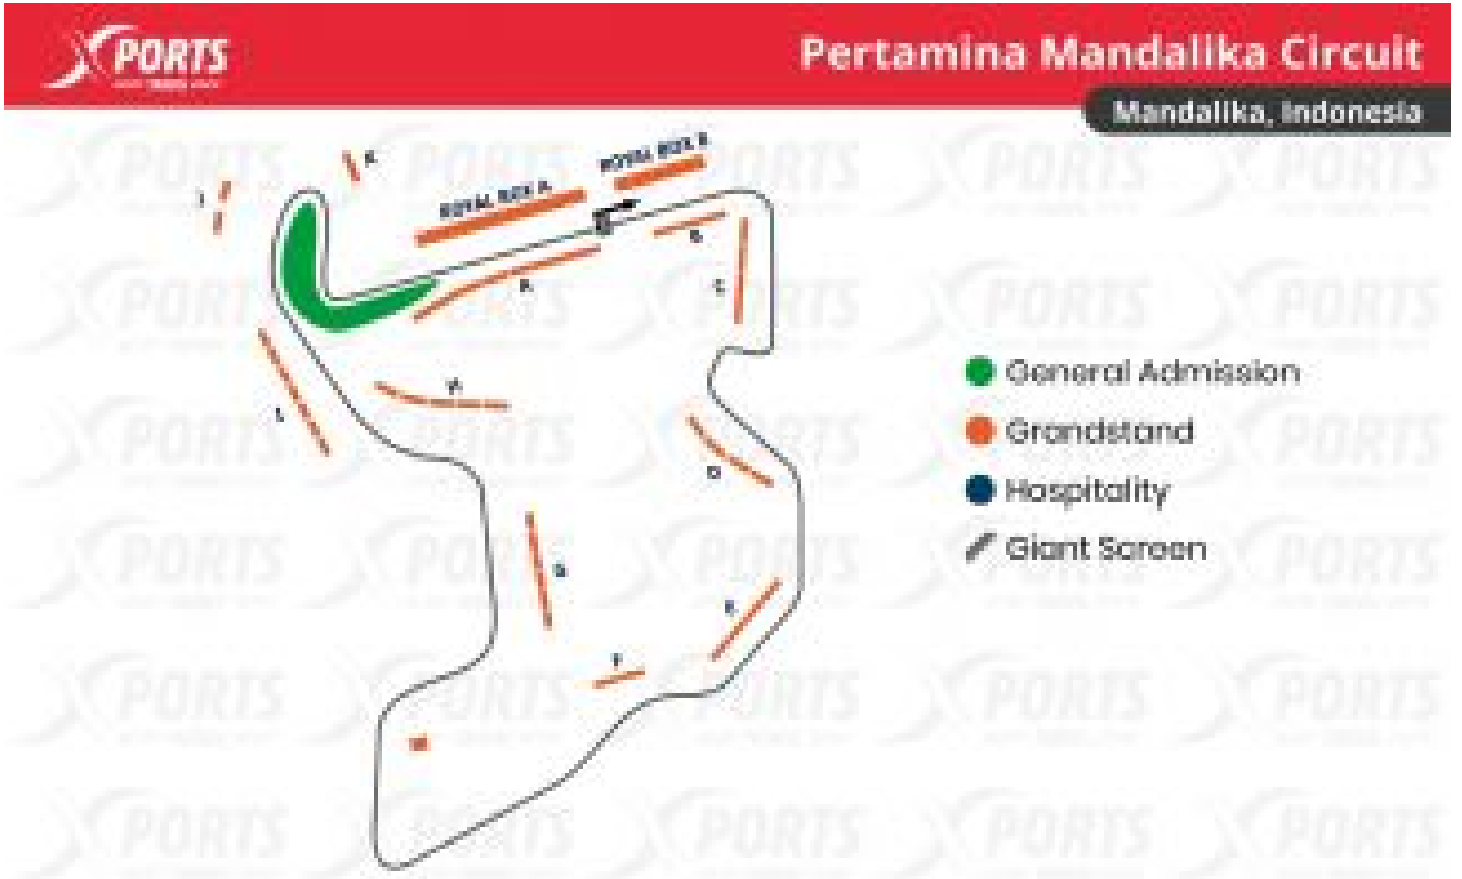

MOTOGP INDONESIA

LOMBOK

Zona

Acceso General (3 Days)	288,89 €/pax
Zone A (3 Days)	388,89 €/pax
Zone B (3 Days)	355,56 €/pax
Zone C (3 Days)	333,33 €/pax
Zone E (3 Days)	300,00 €/pax
Zone G (3 Days)	322,22 €/pax
Zone H (3 Days)	300,00 €/pax
Zone I (3 Days)	311,11 €/pax
Zone J (3 Days)	344,44 €/pax
Zone K (3 Days)	322,22 €/pax

Precio por PAX/TICKET