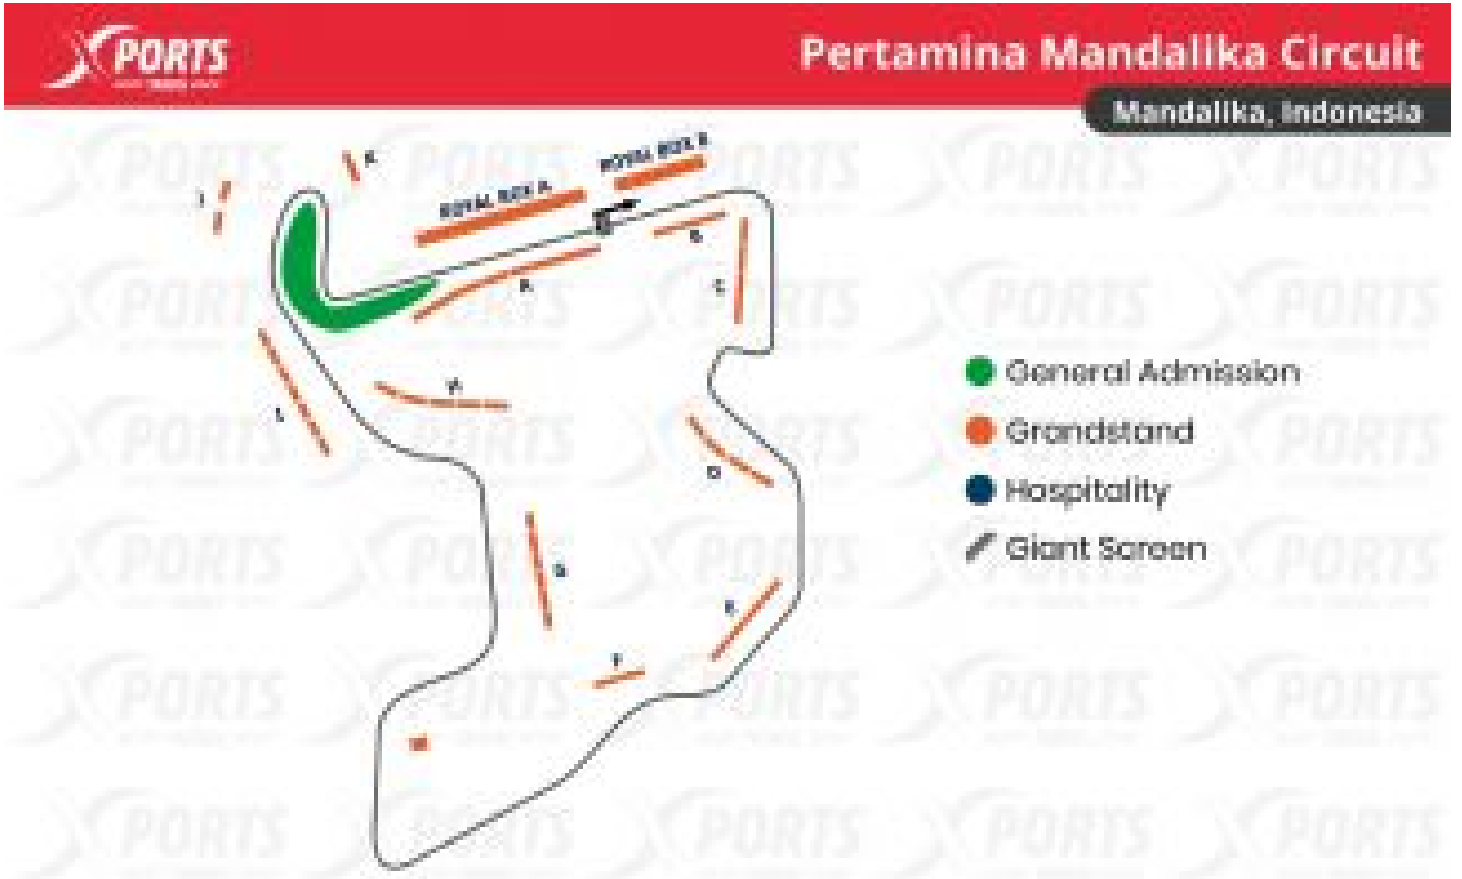

MOTOGP INDONESIA

LOMBOK

Zona

Acceso General (3 Days)	263,50 €/pax
Zone A (3 Days)	376,00 €/pax
Zone B (3 Days)	338,50 €/pax
Zone C (3 Days)	313,50 €/pax
Zone E (3 Days)	276,00 €/pax
Zone G (3 Days)	301,00 €/pax
Zone H (3 Days)	276,00 €/pax
Zone I (3 Days)	288,50 €/pax
Zone J (3 Days)	326,00 €/pax
Zone K (3 Days)	238,50 €/pax

Precio por PAX/TICKET