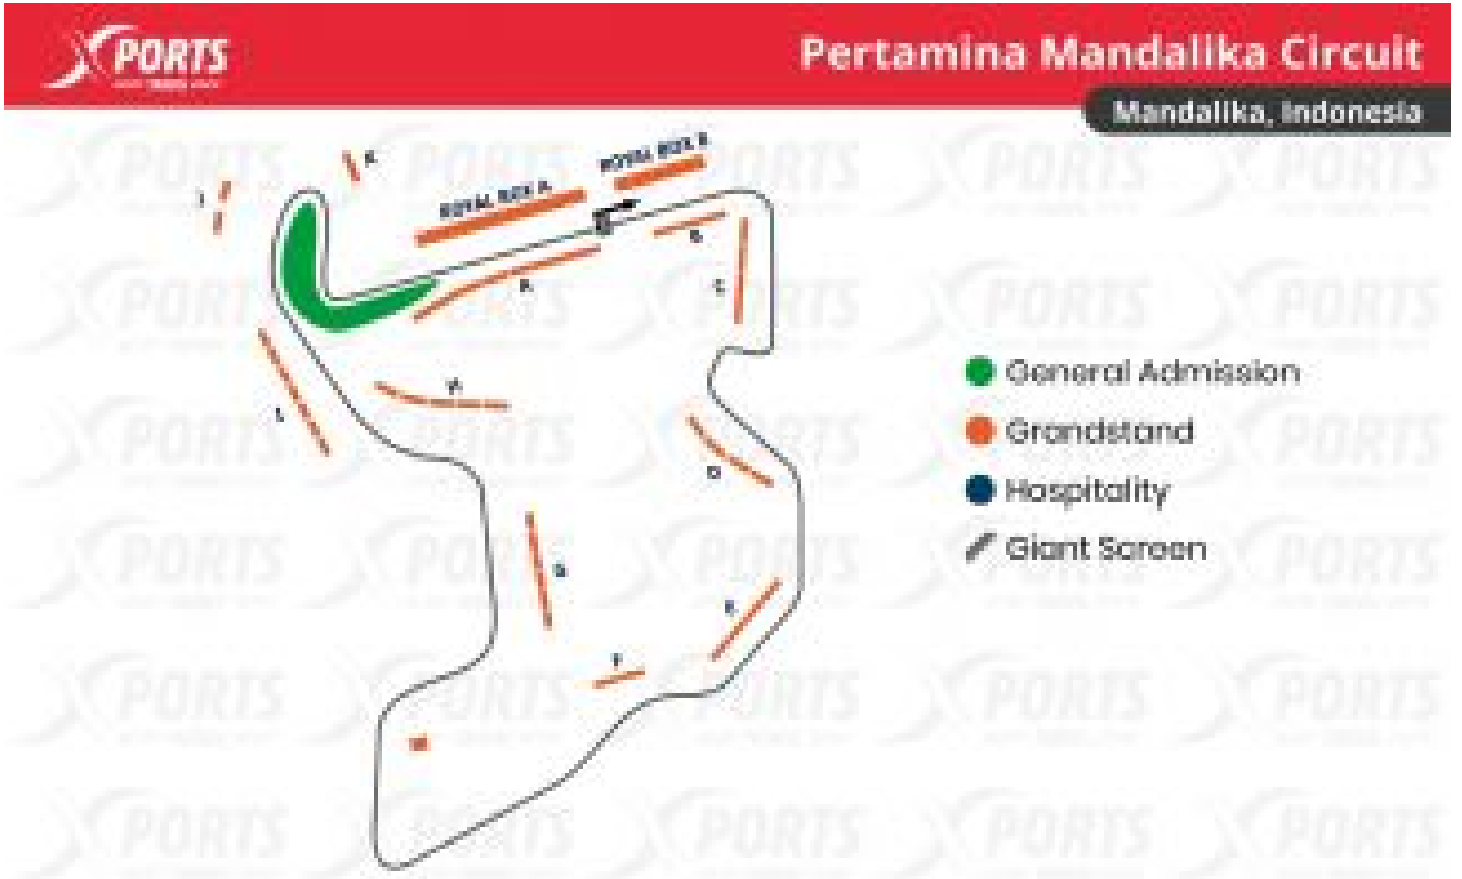

MOTOGP INDONESIA

LOMBOK

Zona

Acceso General (3 Days)	261,00 €/pax
Zone A (3 Days)	351,00 €/pax
Zone B (3 Days)	321,00 €/pax
Zone C (3 Days)	301,00 €/pax
Zone E (3 Days)	271,00 €/pax
Zone G (3 Days)	291,00 €/pax
Zone H (3 Days)	271,00 €/pax
Zone I (3 Days)	281,00 €/pax
Zone J (3 Days)	311,00 €/pax
Zone K (3 Days)	291,00 €/pax

Precio por PAX/TICKET