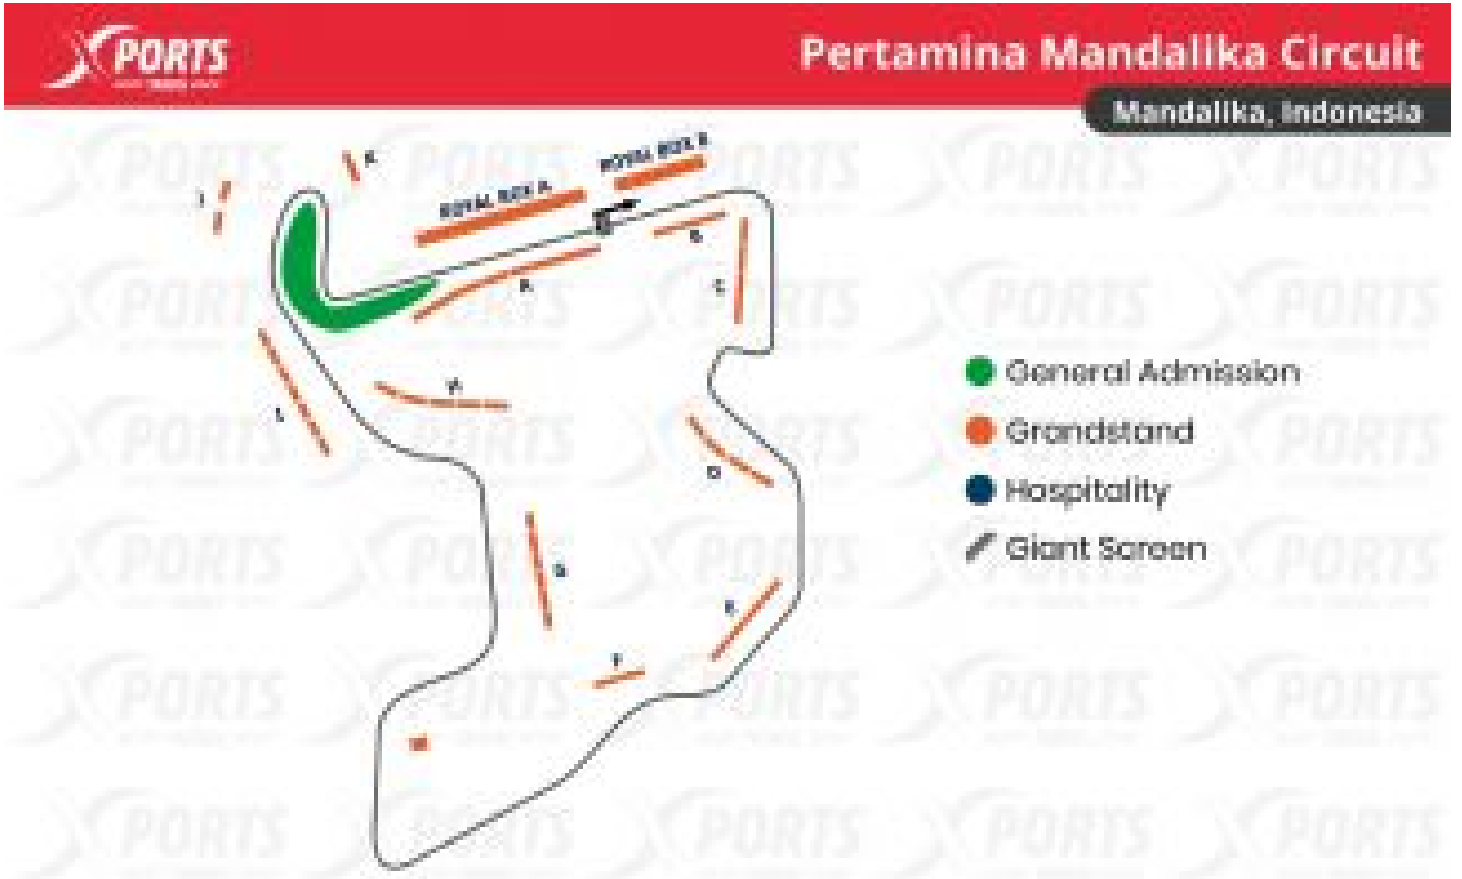

# MOTOGP INDONESIA

## LOMBOK

### Zona

<b>Acceso General (3 Days)</b>	261,00 €/pax
<b>Zone A (3 Days)</b>	351,00 €/pax
<b>Zone B (3 Days)</b>	321,00 €/pax
<b>Zone C (3 Days)</b>	301,00 €/pax
<b>Zone E (3 Days)</b>	271,00 €/pax
<b>Zone G (3 Days)</b>	291,00 €/pax
<b>Zone H (3 Days)</b>	271,00 €/pax
<b>Zone I (3 Days)</b>	281,00 €/pax
<b>Zone J (3 Days)</b>	311,00 €/pax
<b>Zone K (3 Days)</b>	241,00 €/pax

### Precio por PAX/TICKET