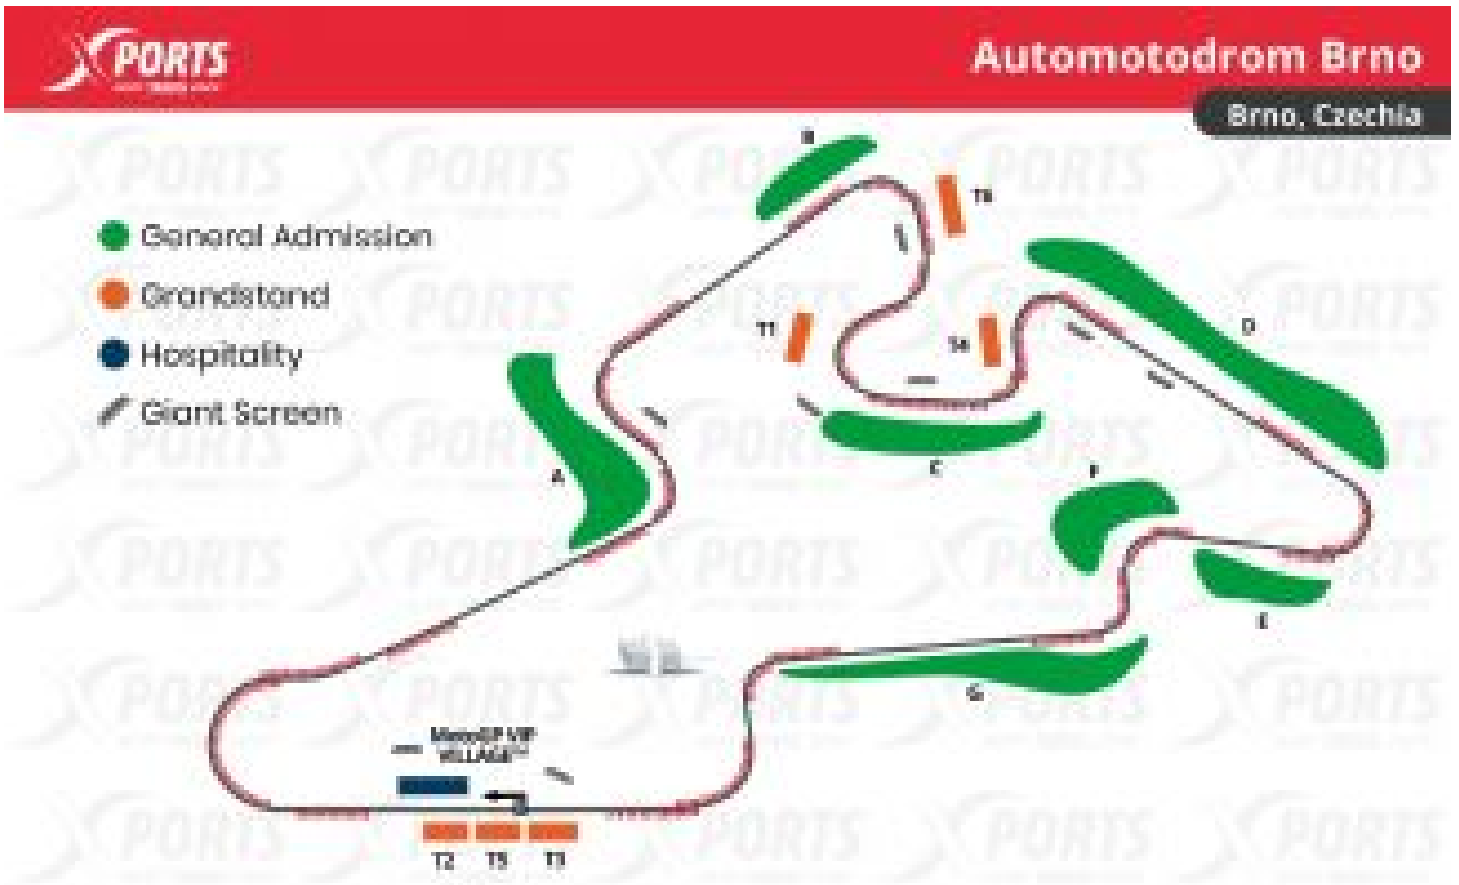

MOTOGP REPÚBLICA CHECA

BRNO

Zona

Gold (3 Days)	569,80 €/pax
Silver (3 Days)	512,82 €/pax
T1 (3 Days)	626,78 €/pax
T2 (3 Days)	569,80 €/pax
T4 (3 Days)	584,05 €/pax
T5 (3 Days)	641,03 €/pax
T6 (3 Days)	612,54 €/pax
T3 (3 Days)	1.054,13 €/pax

Precio por PAX/TICKET