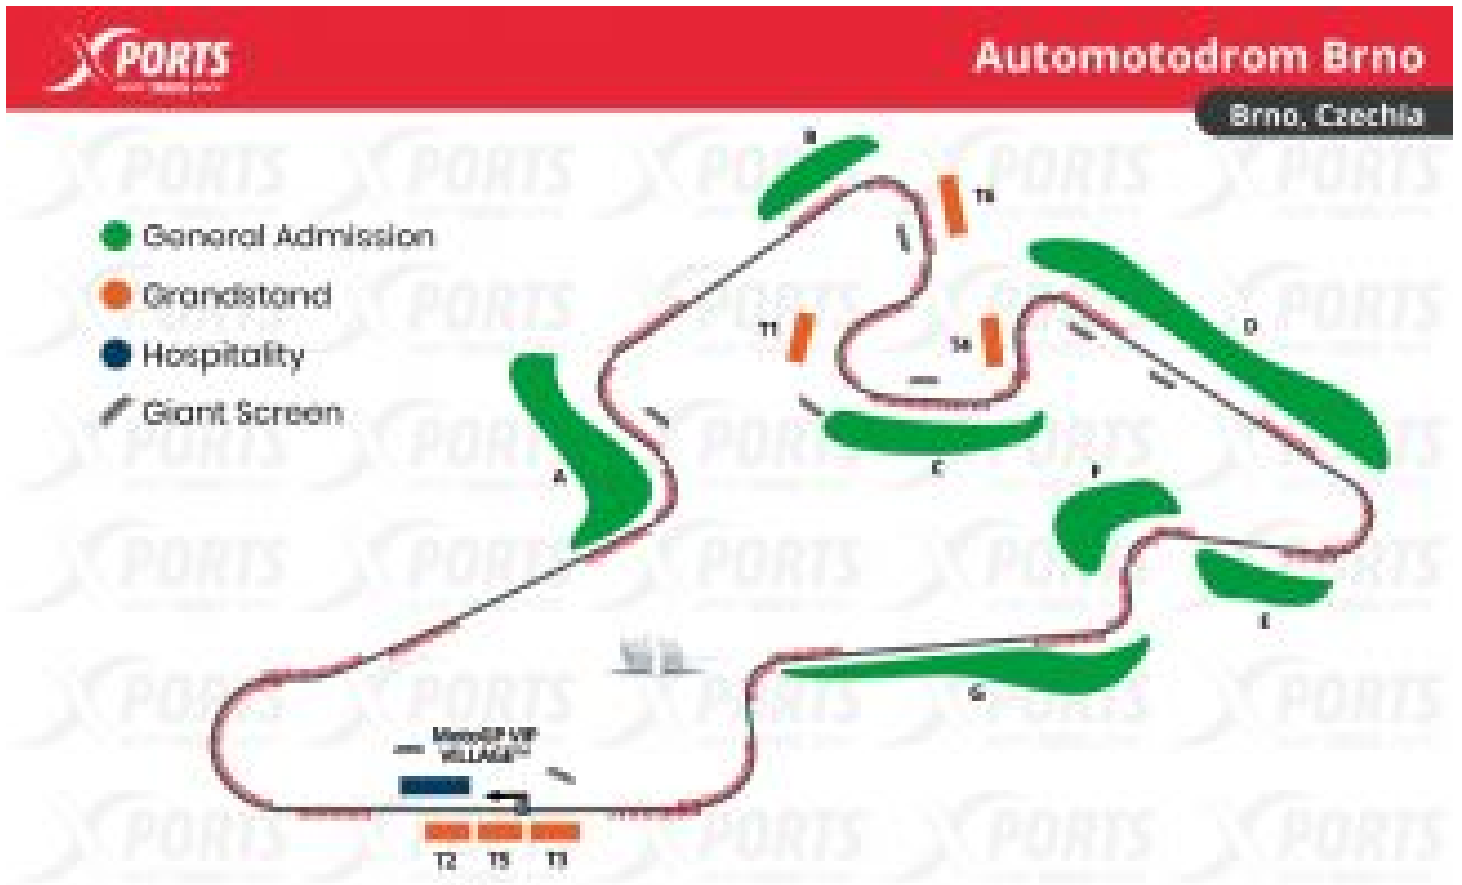

# MOTOGP REPÚBLICA CHECA

BRNO

## Zona

Gold (3 Days)	505,05 €/pax
Silver (3 Days)	454,55 €/pax
T1 (3 Days)	555,56 €/pax
T2 (3 Days)	505,05 €/pax
T4 (3 Days)	517,68 €/pax
T5 (3 Days)	568,18 €/pax
T6 (3 Days)	542,93 €/pax
T3 (3 Days)	934,34 €/pax

## Precio por PAX/TICKET