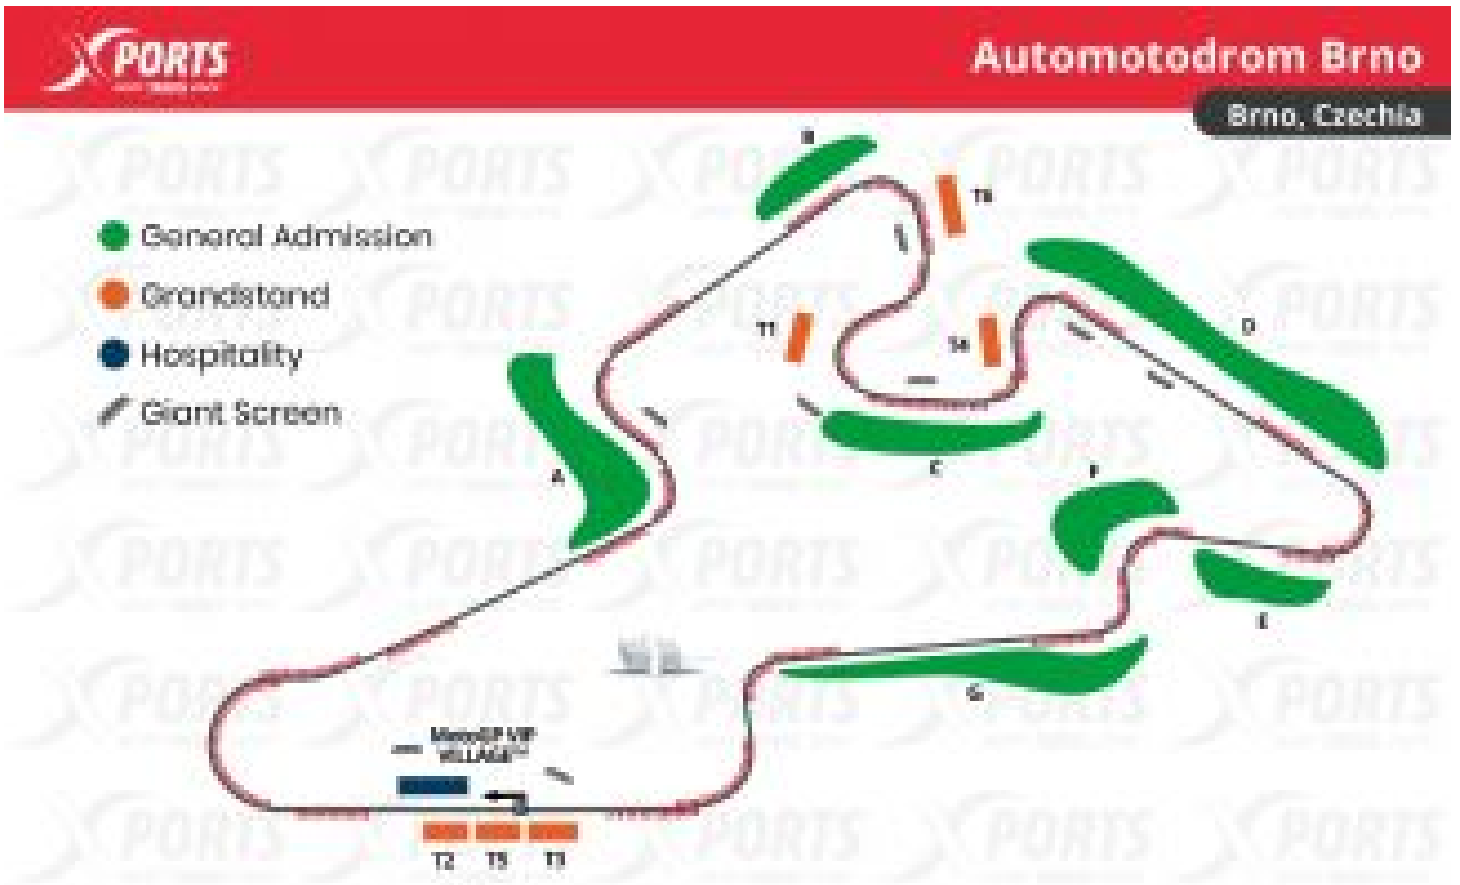

MOTOGP REPÚBLICA CHECA

BRNO

Zona

Gold (3 Days)	448,06 €/pax
Silver (3 Days)	424,53 €/pax
T1 (3 Days)	471,59 €/pax
T2 (3 Days)	471,59 €/pax
T3 (3 Days)	530,41 €/pax
T4 (3 Days)	459,82 €/pax
T5 (3 Days)	483,35 €/pax
T6 (3 Days)	459,82 €/pax

Precio por PAX/TICKET