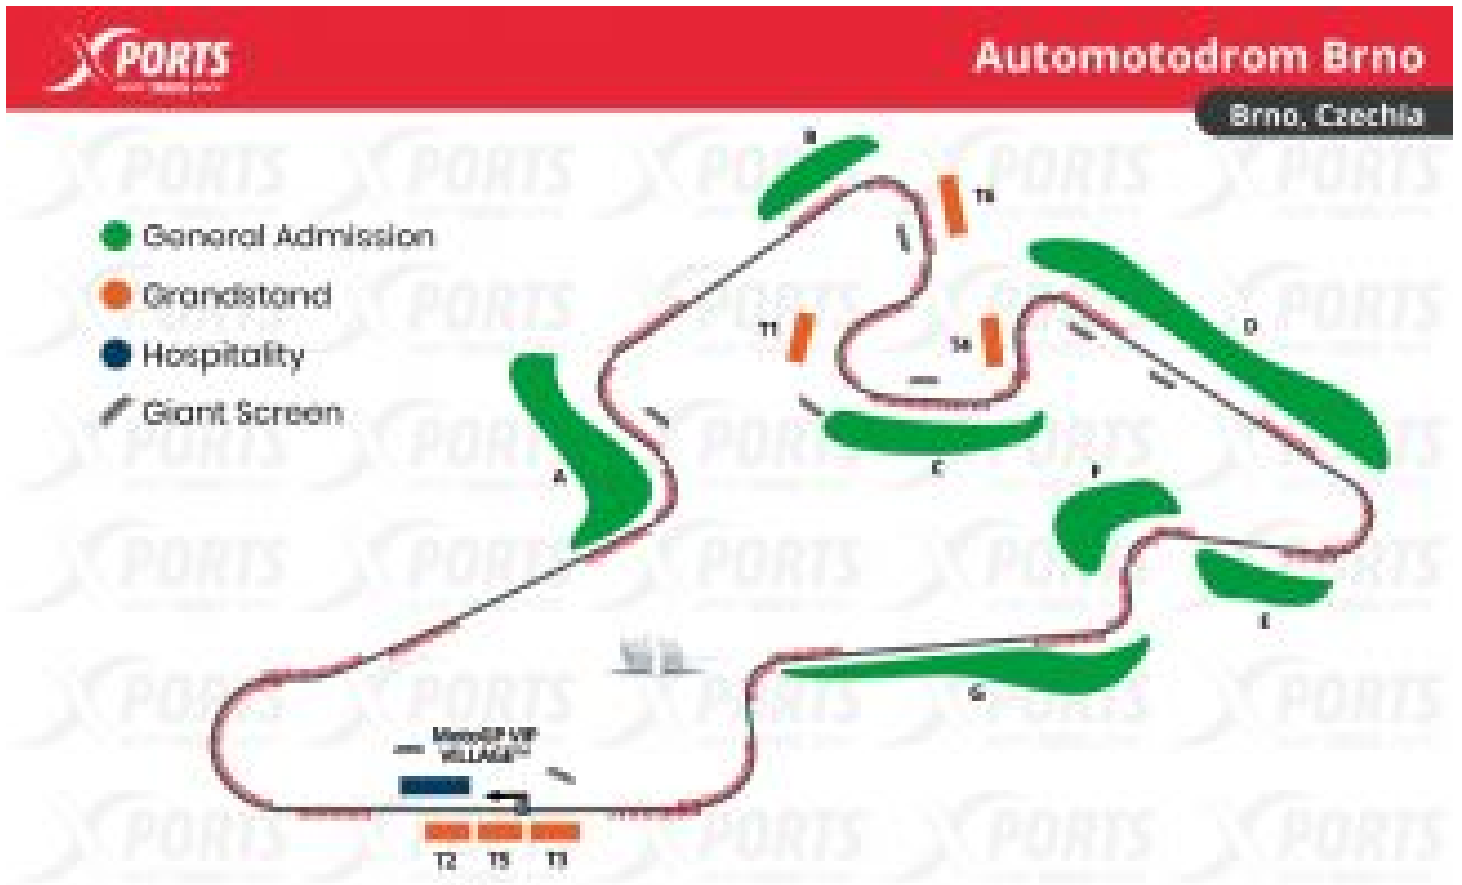

MOTOGP REPÚBLICA CHECA

BRNO

Zona

Gold (3 Days)	500,00 €/pax
Silver (3 Days)	455,56 €/pax
T1 (3 Days)	544,44 €/pax
T2 (3 Days)	500,00 €/pax
T4 (3 Days)	511,11 €/pax
T5 (3 Days)	555,56 €/pax
T6 (3 Days)	533,33 €/pax
T3 (3 Days)	955,56 €/pax

Precio por PAX/TICKET