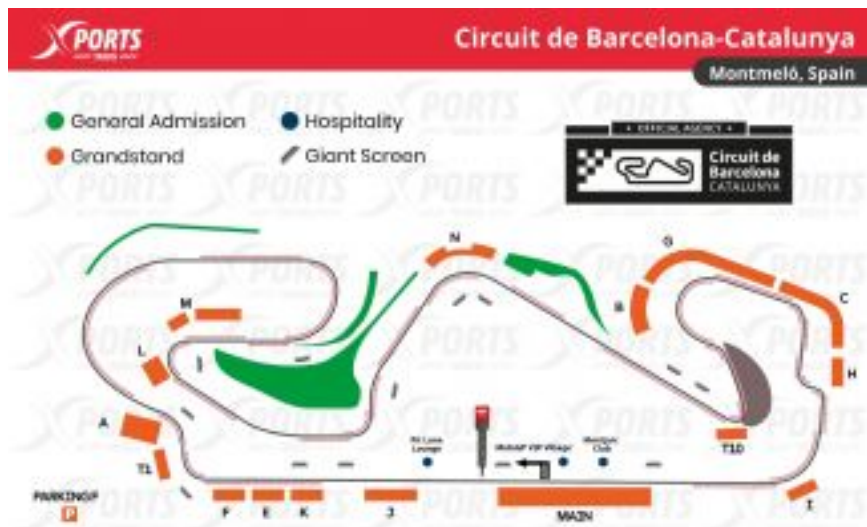

MOTOGP CATALUÑA

MONTMELÓ - BARCELONA

AGENCIA OFICIAL CIRCUITO DE BARCELONA

Zona

Precio por PAX/TICKET

Entrada de Pie (3-days)	301,00 €/pax 349,16 US\$/pax
Tribuna Principal (3-days)	313,50 €/pax 363,66 US\$/pax
Tribuna J (3-days)	388,50 €/pax 450,66 US\$/pax
Tribuna K (3-days)	326,00 €/pax 378,16 US\$/pax
Tribuna E (3-days)	363,50 €/pax 421,66 US\$/pax
Tribuna F (3-days)	426,00 €/pax 494,16 US\$/pax
Tribuna A (3-days)	413,50 €/pax 479,66 US\$/pax
Tribuna M (3-days)	413,50 €/pax 479,66 US\$/pax
Tribuna N (3-days)	313,50 €/pax 363,66 US\$/pax
Tribuna G (3-days)	413,50 €/pax 479,66 US\$/pax
Tribuna C (3-days)	438,50 €/pax 508,66 US\$/pax
Tribuna H (3-days)	551,00 €/pax 639,16 US\$/pax