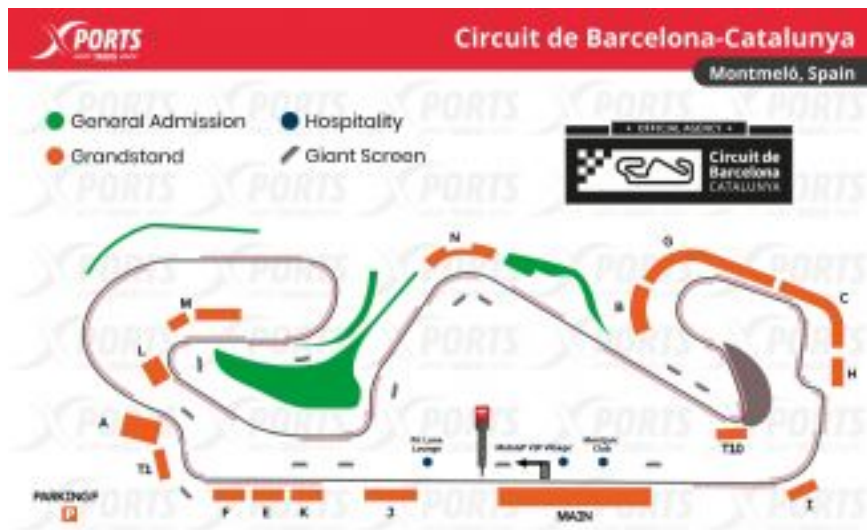

# MOTOGP CATALUÑA

## MONTMELÓ - BARCELONA

AGENCIA OFICIAL CIRCUITO DE BARCELONA

### Zona

### Precio por PAX/TICKET

Entrada de Pie (3-days)	321,00 €/pax
Tribuna Principal (3-days)	334,33 €/pax
Tribuna J (3-days)	414,33 €/pax
Tribuna K (3-days)	347,67 €/pax
Tribuna E (3-days)	387,67 €/pax
Tribuna F (3-days)	454,33 €/pax
Tribuna A (3-days)	441,00 €/pax
Tribuna M (3-days)	441,00 €/pax
Tribuna N (3-days)	334,33 €/pax
Tribuna G (3-days)	441,00 €/pax
Tribuna C (3-days)	467,67 €/pax
Tribuna H (3-days)	587,67 €/pax