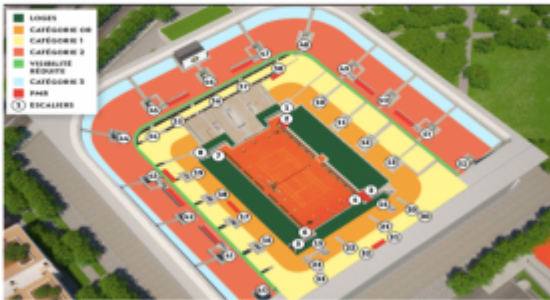

MEN'S SEMIFINAL 2

ROLAND GARROS 5 DAYS PARÍS / JUNE 4TH - 8TH

MEN'S SEMIFINAL 2

Roland Garros 5 days París / june 4th - 8th

THE PRICE INCLUDES:

- **Arrival transfer** in Paris to Paris-Charles de Gaulle airport.
- Accommodation in a selected hotel in the city, on a bed and breakfast basis, from **June 4th to 8th, 2026**.
- Selected category ticket to the **Roland Garros 2026 SEMI-FINAL 2** match that will be played on the Philippe Chartier court in Paris on **June 5th, 2026**.
- **Departure transfer** from the hotel to Paris-Charles de Gaulle airport.

NOT INCLUDED:

- International flights.
- Transfers to the stadium on the day of the event.
- No service not mentioned.

MEN'S SEMIFINAL 2

ROLAND GARROS 5 DAYS PARÍS / JUNE 4TH - 8TH

- Personal expenses.
- Local taxes.

ITINERARY June 4th, 2026: Arrival in Paris, at the client's own expense. Transfer to the selected hotel and accommodation from **June 4th to June 8th**, on a bed and breakfast basis.

June 5th, 2026: Breakfast at the hotel. Sporting event. Ticket in the selected category for the **Roland Garros SEMI-FINAL 2** match at the **Philippe Chartier** in Paris. Transfers to the stadium **NOT INCLUDED**. They will be at the client's own expense.