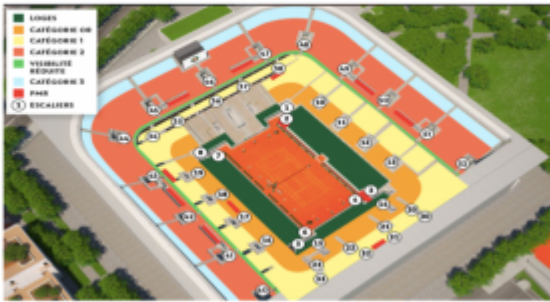

### THE PRICE INCLUDES:

- **Arrival transfer** in Paris to Paris-Charles de Gaulle airport.
- Accommodation in a selected hotel in the city, on a bed and breakfast basis, from **June 4th to 8th, 2026**.
- Selected category ticket to the **Roland Garros 2026 SEMI-FINAL 2** match that will be played on the Philippe Chartier court in Paris on **June 5th, 2026**.
- **Departure transfer** from the hotel to Paris-Charles de Gaulle airport.