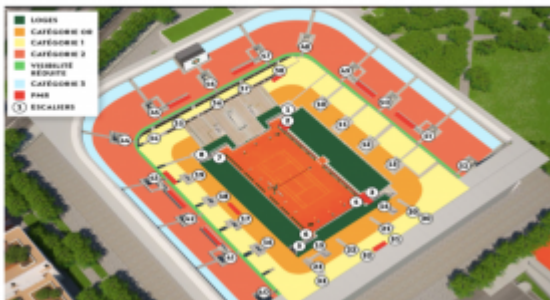

MEN'S FINAL

ROLAND GARROS 5 DAYS PARÍS / JUNE 4TH - 8TH

MEN'S FINAL

Roland Garros 5 days París / june 4th - 8th

THE PRICE INCLUDES:

- **Arrival transfer** in Paris to Paris-Charles de Gaulle airport.
- Accommodation in a selected hotel in the city, on a bed and breakfast basis, from **June 4th to 8th, 2026**.
- Selected category ticket to the **Roland Garros 2026 FINAL** match that will be played on the Philippe Chartier court in Paris on **June 7th, 2026**.
- **Departure transfer** from the hotel to Paris-Charles de Gaulle airport.