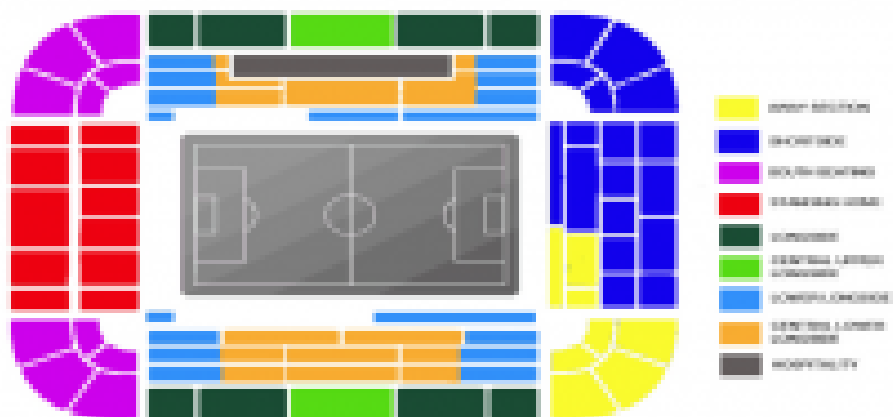

BORUSSIA DORTMUND VS LOSC LILLE

ROUND OF 16 UEFA CHAMPIONS LEAGUE DORTMUND

Signal Iduna Park

Dortmund, Alemania

Prices not available