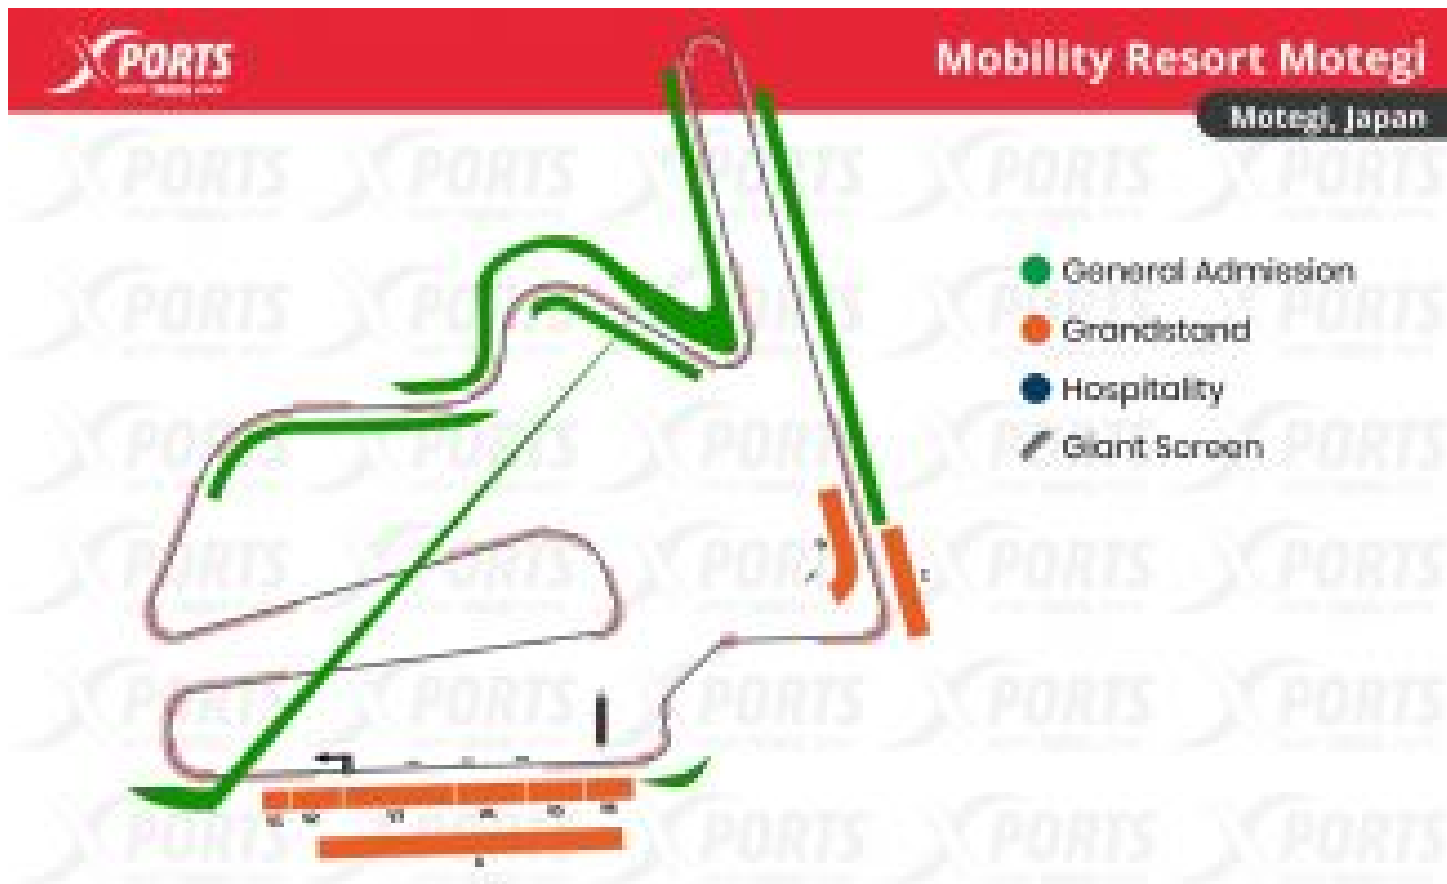

# MOTOGP JAPAN

### Zone

General Admission	€0.00/pax \$0.00/pax
Grandstand G	€0.00/pax \$0.00/pax
Grandstand Z	€0.00/pax \$0.00/pax