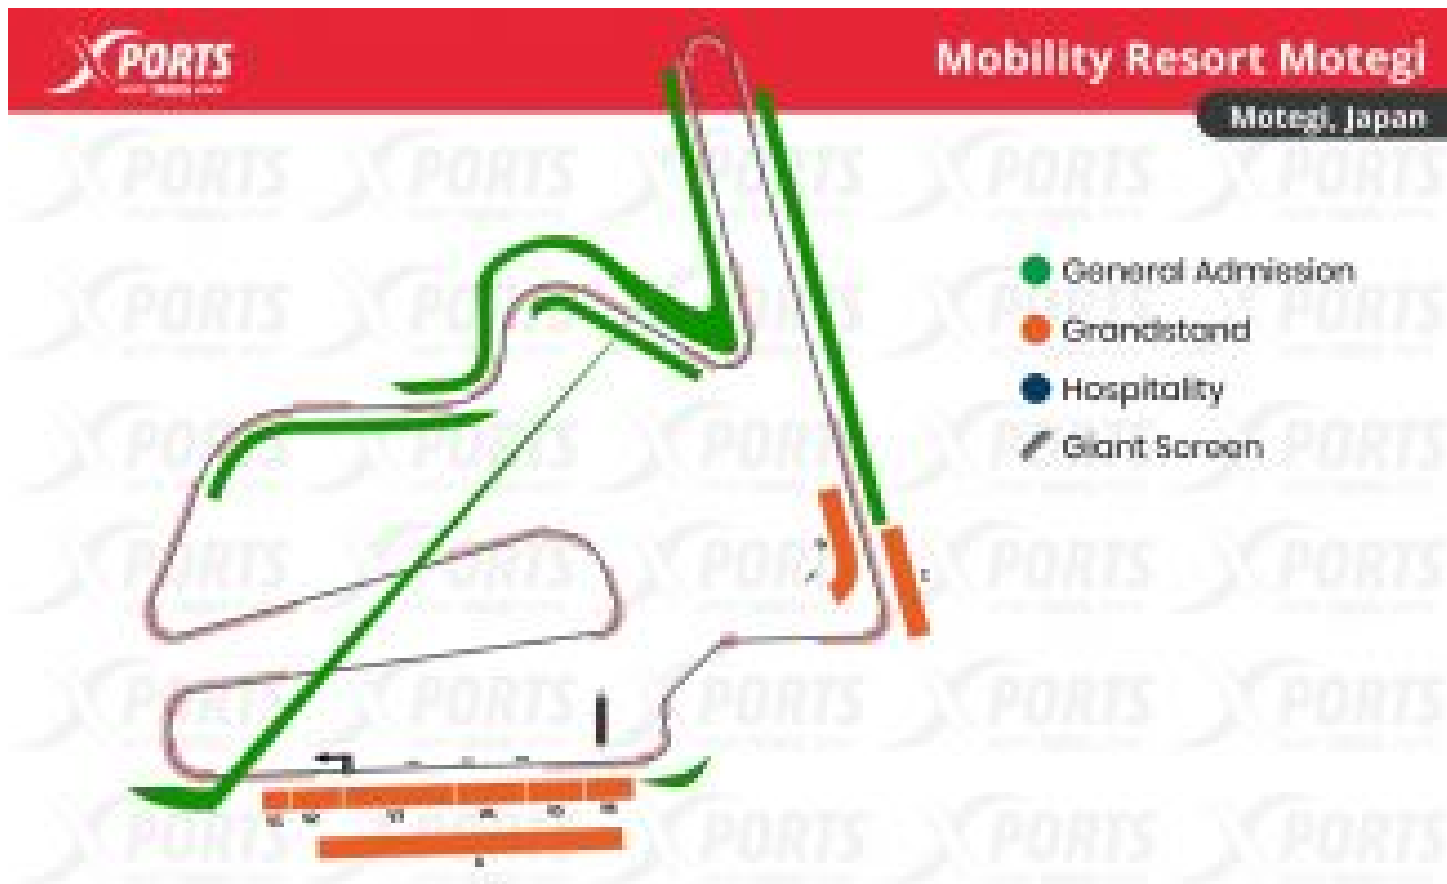

# MOTOGP JAPAN

### Zone

General Admission	€254.33/pax \$295.03/pax
Grandstand G	€294.33/pax \$341.43/pax
Grandstand Z	€321.00/pax \$372.36/pax