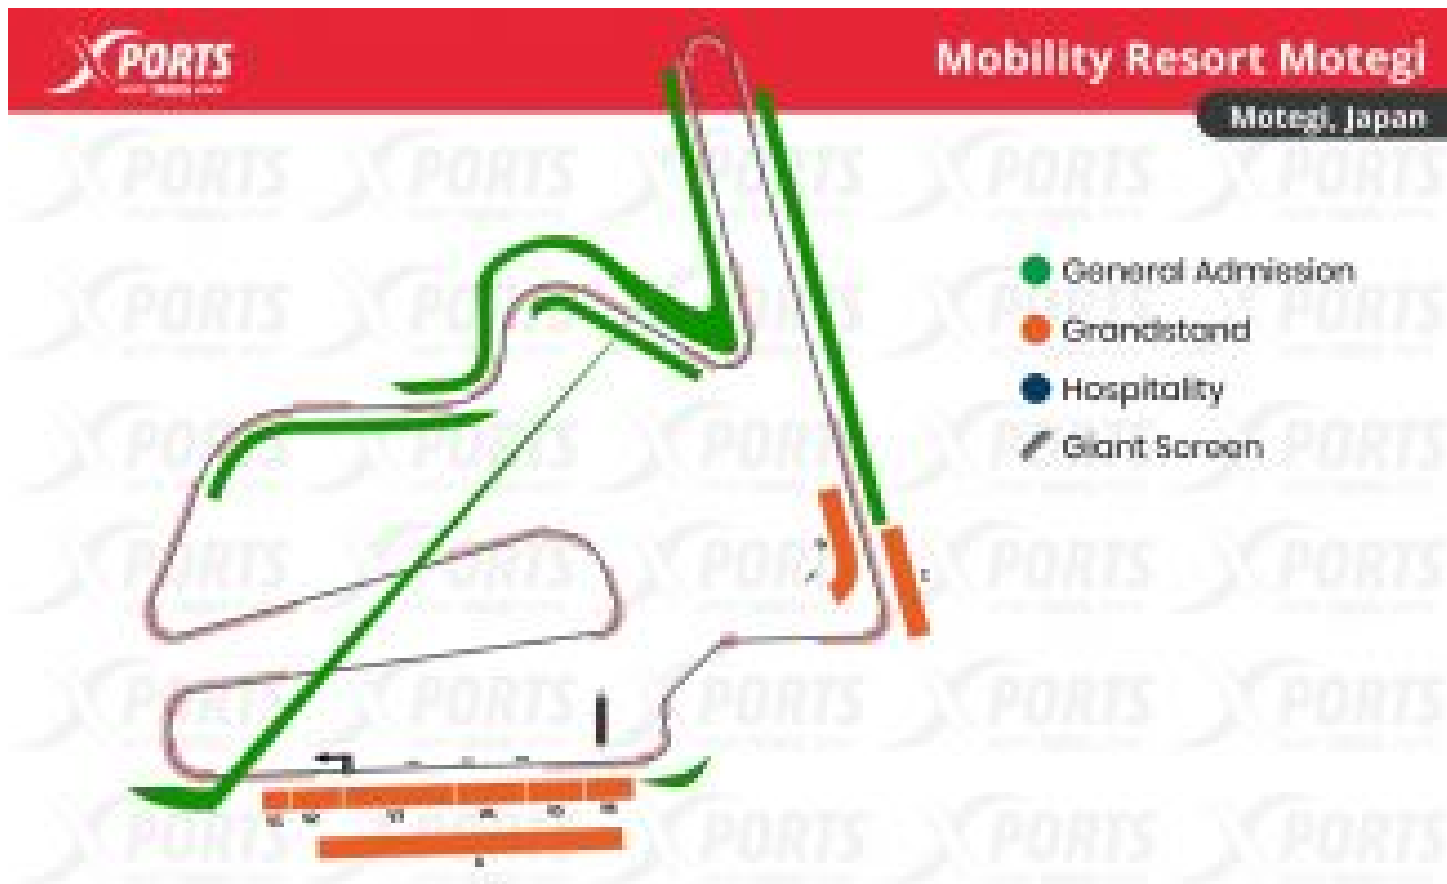

# MOTOGP JAPAN

### Zone

General Admission	€263.53/pax \$305.69/pax
Grandstand G	€298.82/pax \$346.64/pax
Grandstand Z	€322.35/pax \$373.93/pax