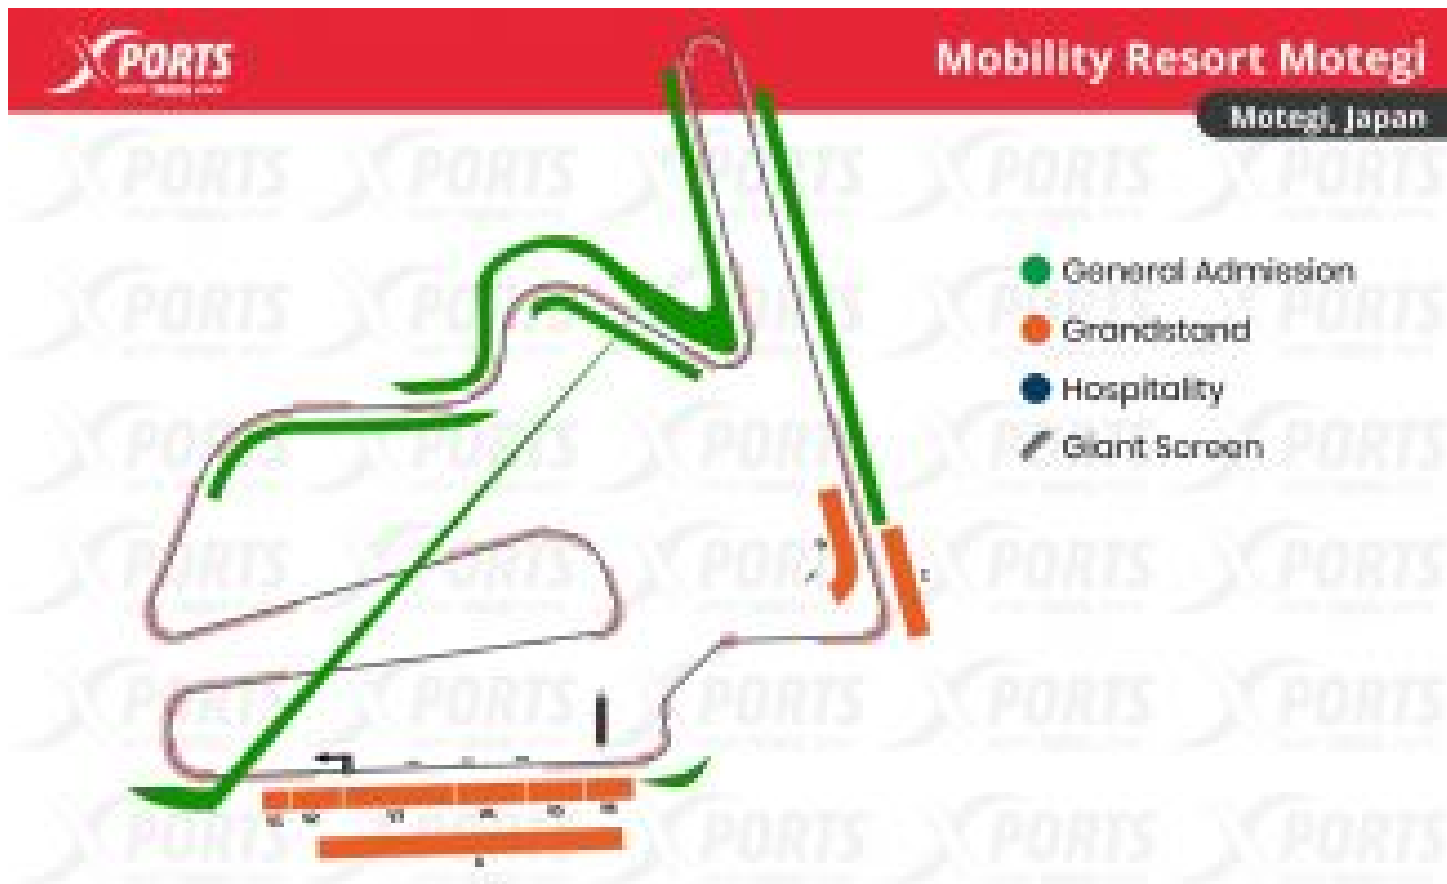

MOTOGP JAPAN

MOTEGI

Zone

General Admission	€241.00/pax
Grandstand G	€271.00/pax
Grandstand Z	€291.00/pax

Price by PAX/TICKET