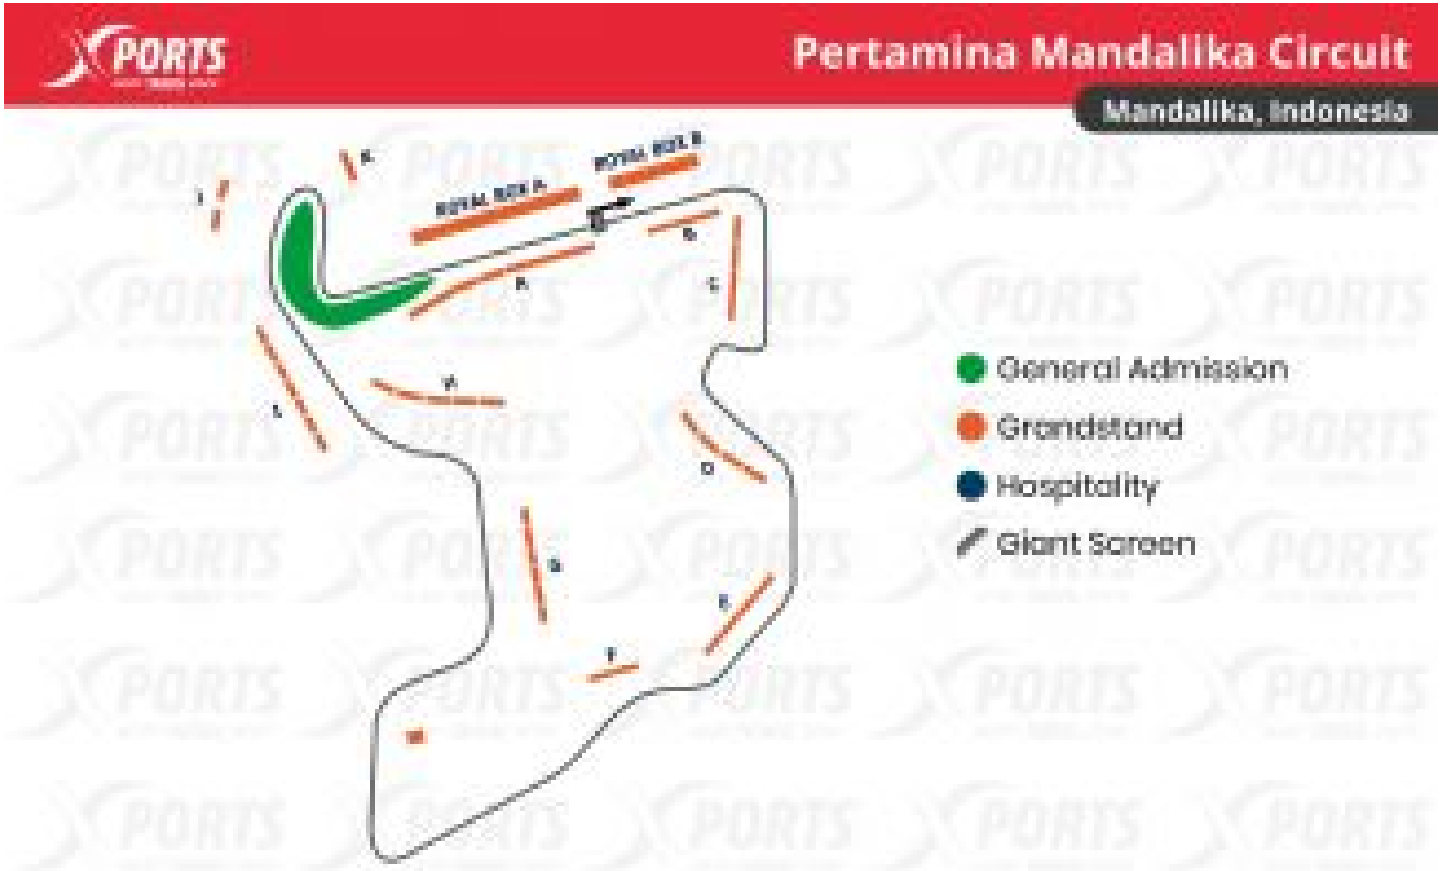

MOTOGP INDONESIA

LOMBOK

Zone

Price by PAX/TICKET

Zone	Price by PAX/TICKET
Acceso General (3 Days)	€281.00/pax
Zone A (3 Days)	€401.00/pax
Zone B (3 Days)	€361.00/pax
Zone C (3 Days)	€334.33/pax
Zone E (3 Days)	€294.33/pax
Zone G (3 Days)	€321.00/pax
Zone H (3 Days)	€294.33/pax
Zone I (3 Days)	€307.67/pax
Zone J (3 Days)	€347.67/pax
Zone K (3 Days)	€321.00/pax