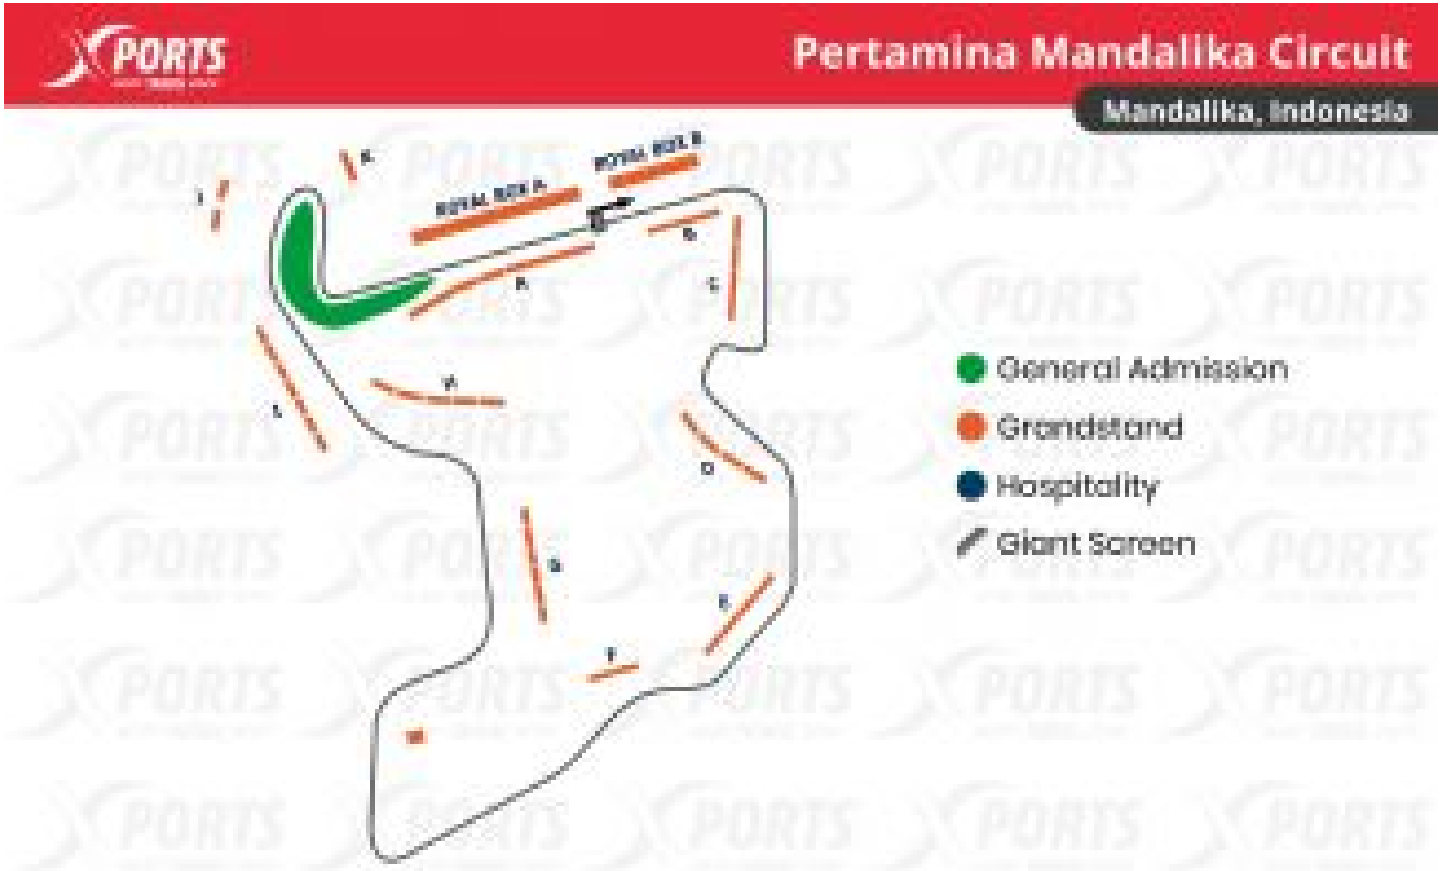

MOTOGP INDONESIA

LOMBOK

Zone

Price by PAX/TICKET

Zone	Price by PAX/TICKET
Acceso General (3 Days)	€263.50/pax
Zone A (3 Days)	€376.00/pax
Zone B (3 Days)	€338.50/pax
Zone C (3 Days)	€313.50/pax
Zone E (3 Days)	€276.00/pax
Zone G (3 Days)	€301.00/pax
Zone H (3 Days)	€276.00/pax
Zone I (3 Days)	€288.50/pax
Zone J (3 Days)	€326.00/pax
Zone K (3 Days)	€238.50/pax