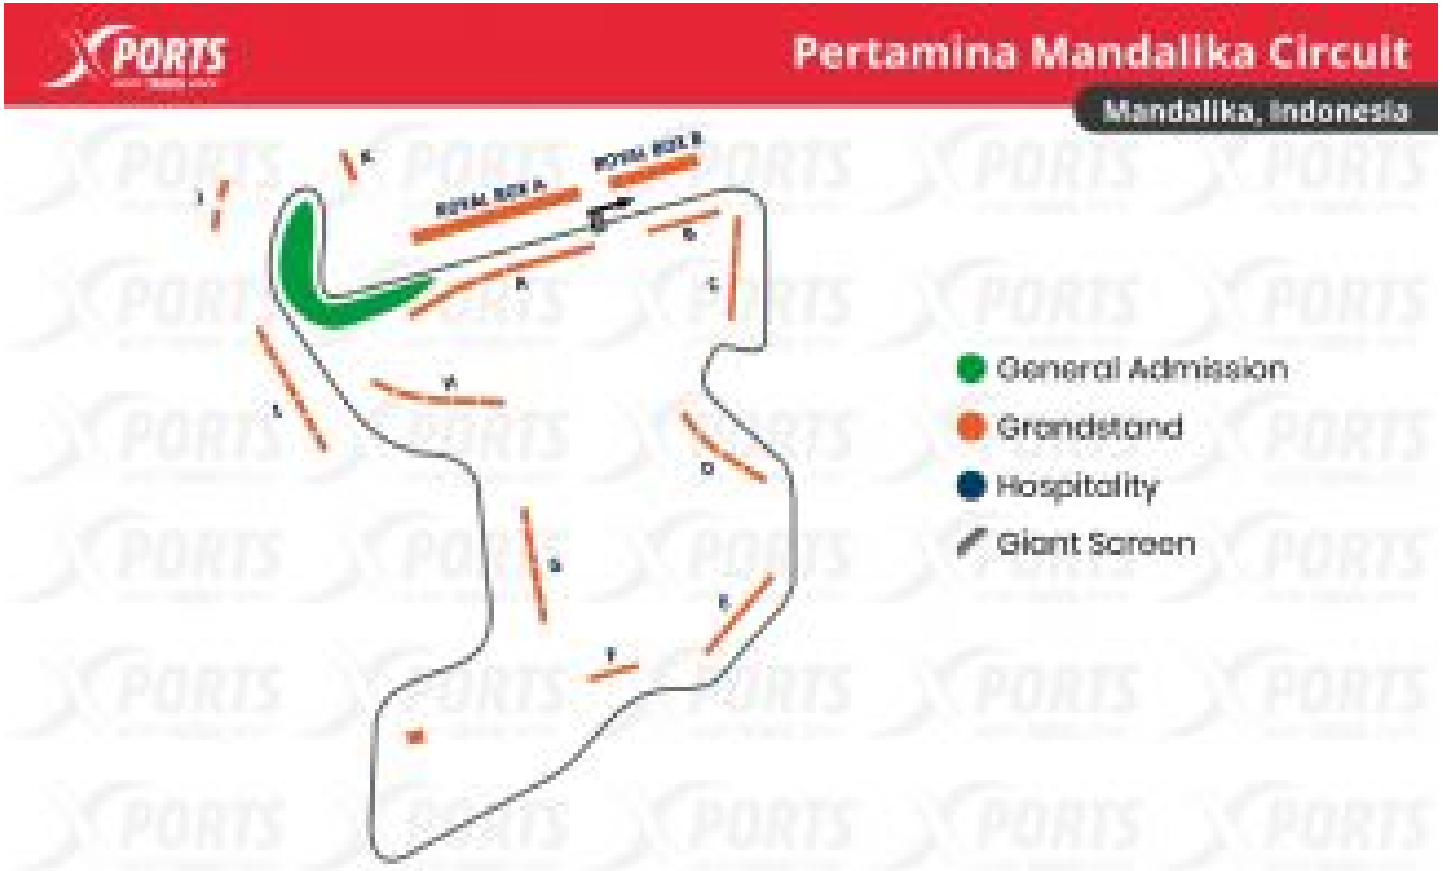

MOTOGP INDONESIA

LOMBOK

Zone

Price by PAX/TICKET

Acceso General (3 Days)	€288.89/pax
Zone A (3 Days)	€388.89/pax
Zone B (3 Days)	€355.56/pax
Zone C (3 Days)	€333.33/pax
Zone E (3 Days)	€300.00/pax
Zone G (3 Days)	€322.22/pax
Zone H (3 Days)	€300.00/pax
Zone I (3 Days)	€311.11/pax
Zone J (3 Days)	€344.44/pax
Zone K (3 Days)	€322.22/pax