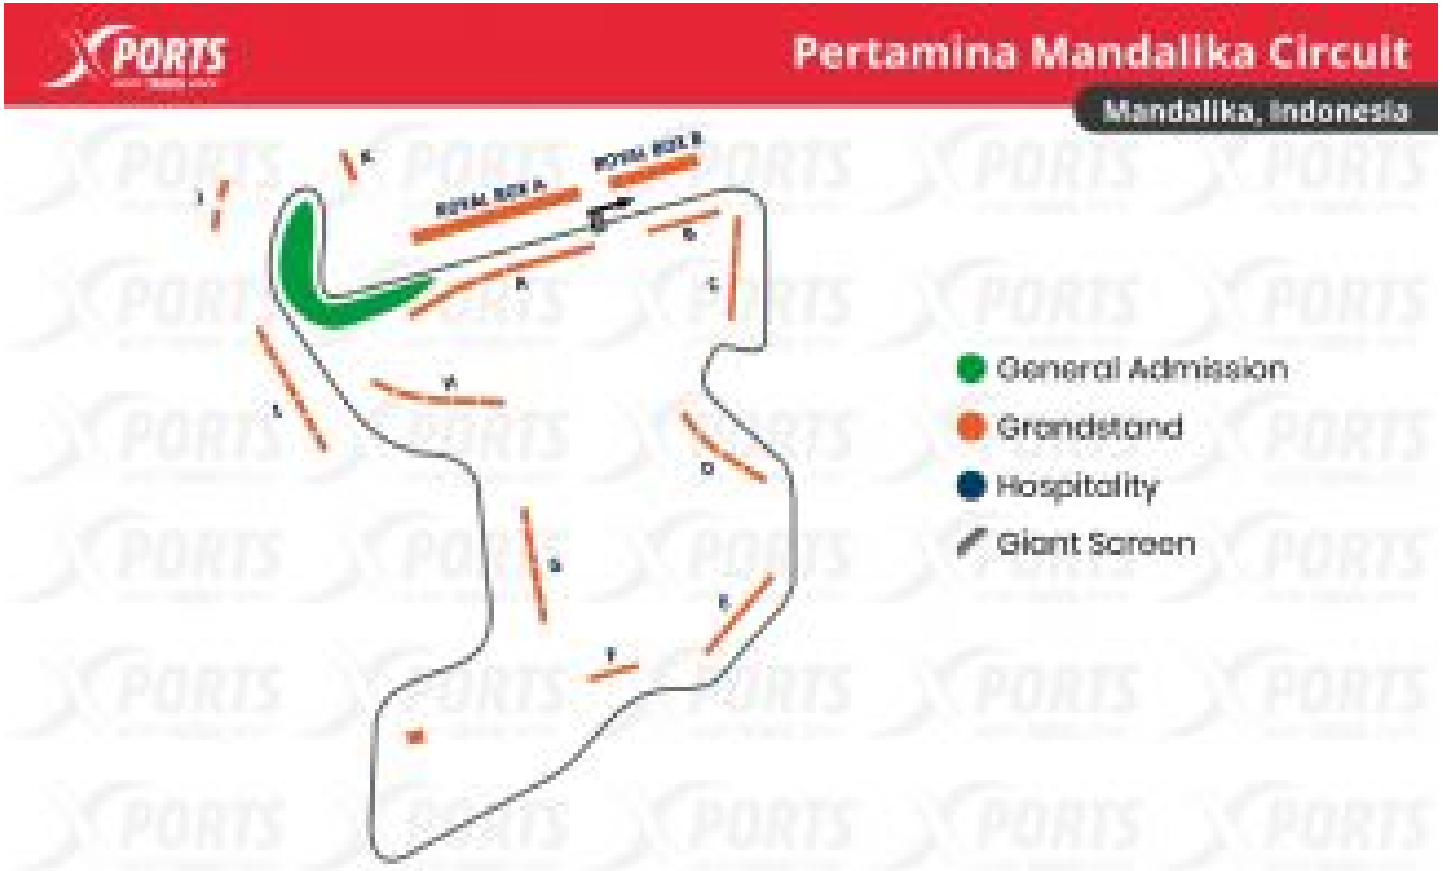

MOTOGP INDONESIA

LOMBOK

Zone

Price by PAX/TICKET

| | |
|--------------------------------|-----------------------------|
| Acceso General (3 Days) | €281.00/pax \$325.96/pax |
| Zone A (3 Days) | €401.00/pax \$465.16/pax |
| Zone B (3 Days) | €361.00/pax \$418.76/pax |
| Zone C (3 Days) | €334.33/pax \$387.83/pax |
| Zone E (3 Days) | €294.33/pax \$341.43/pax |
| Zone G (3 Days) | €321.00/pax \$372.36/pax |
| Zone H (3 Days) | €294.33/pax \$341.43/pax |
| Zone I (3 Days) | €307.67/pax \$356.89/pax |
| Zone J (3 Days) | €347.67/pax \$403.29/pax |
| Zone K (3 Days) | €254.33/pax \$295.03/pax |