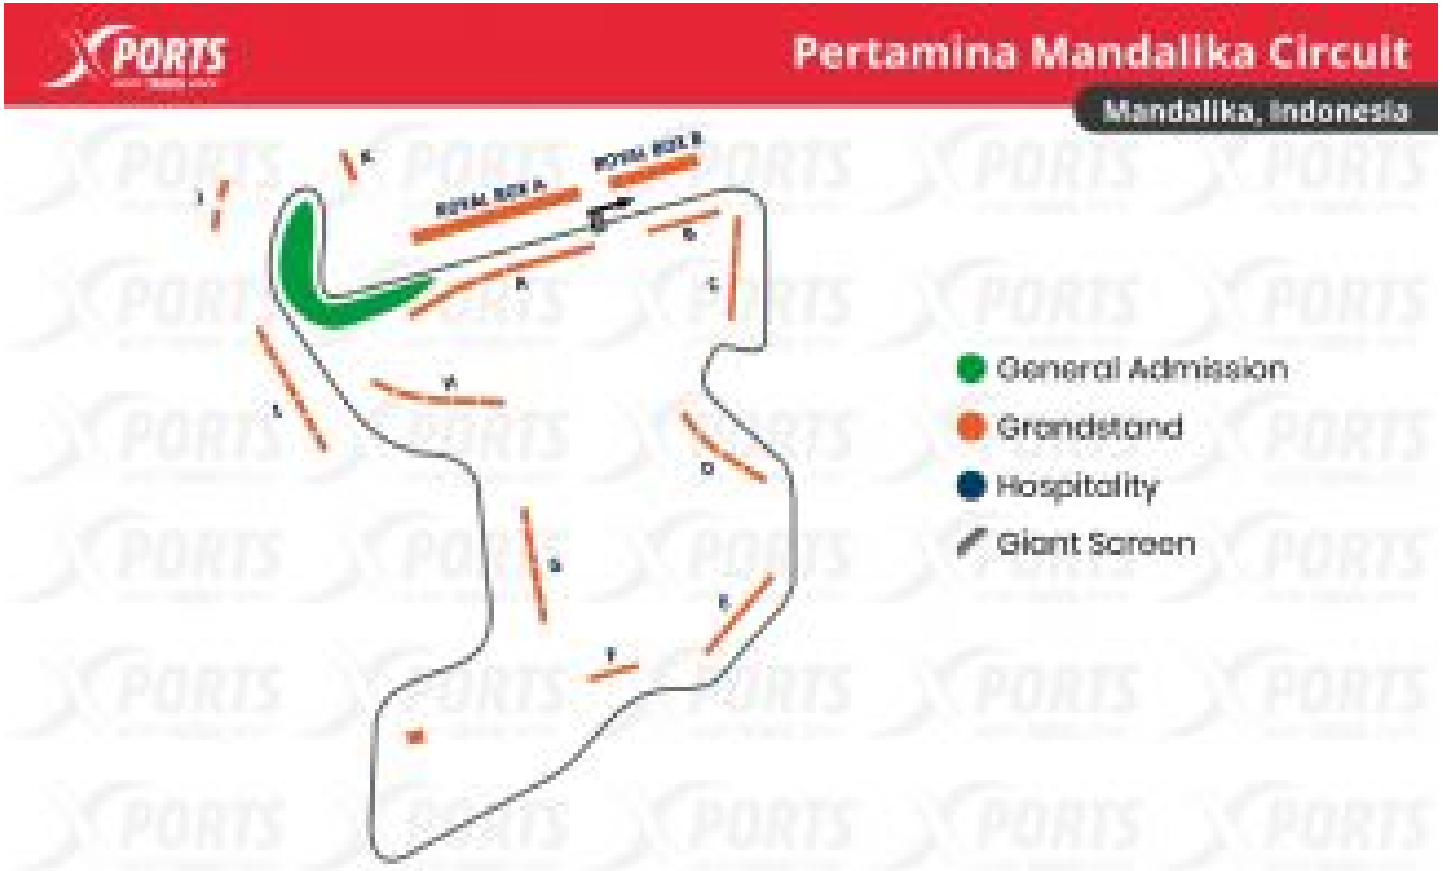

# MOTOGP INDONESIA

## LOMBOK

### Zone

### Price by PAX/TICKET

<b>Acceso General (3 Days)</b>	€263.50/pax \$305.66/pax
<b>Zone A (3 Days)</b>	€376.00/pax \$436.16/pax
<b>Zone B (3 Days)</b>	€338.50/pax \$392.66/pax
<b>Zone C (3 Days)</b>	€313.50/pax \$363.66/pax
<b>Zone E (3 Days)</b>	€276.00/pax \$320.16/pax
<b>Zone G (3 Days)</b>	€301.00/pax \$349.16/pax
<b>Zone H (3 Days)</b>	€276.00/pax \$320.16/pax
<b>Zone I (3 Days)</b>	€288.50/pax \$334.66/pax
<b>Zone J (3 Days)</b>	€326.00/pax \$378.16/pax
<b>Zone K (3 Days)</b>	€238.50/pax \$276.66/pax