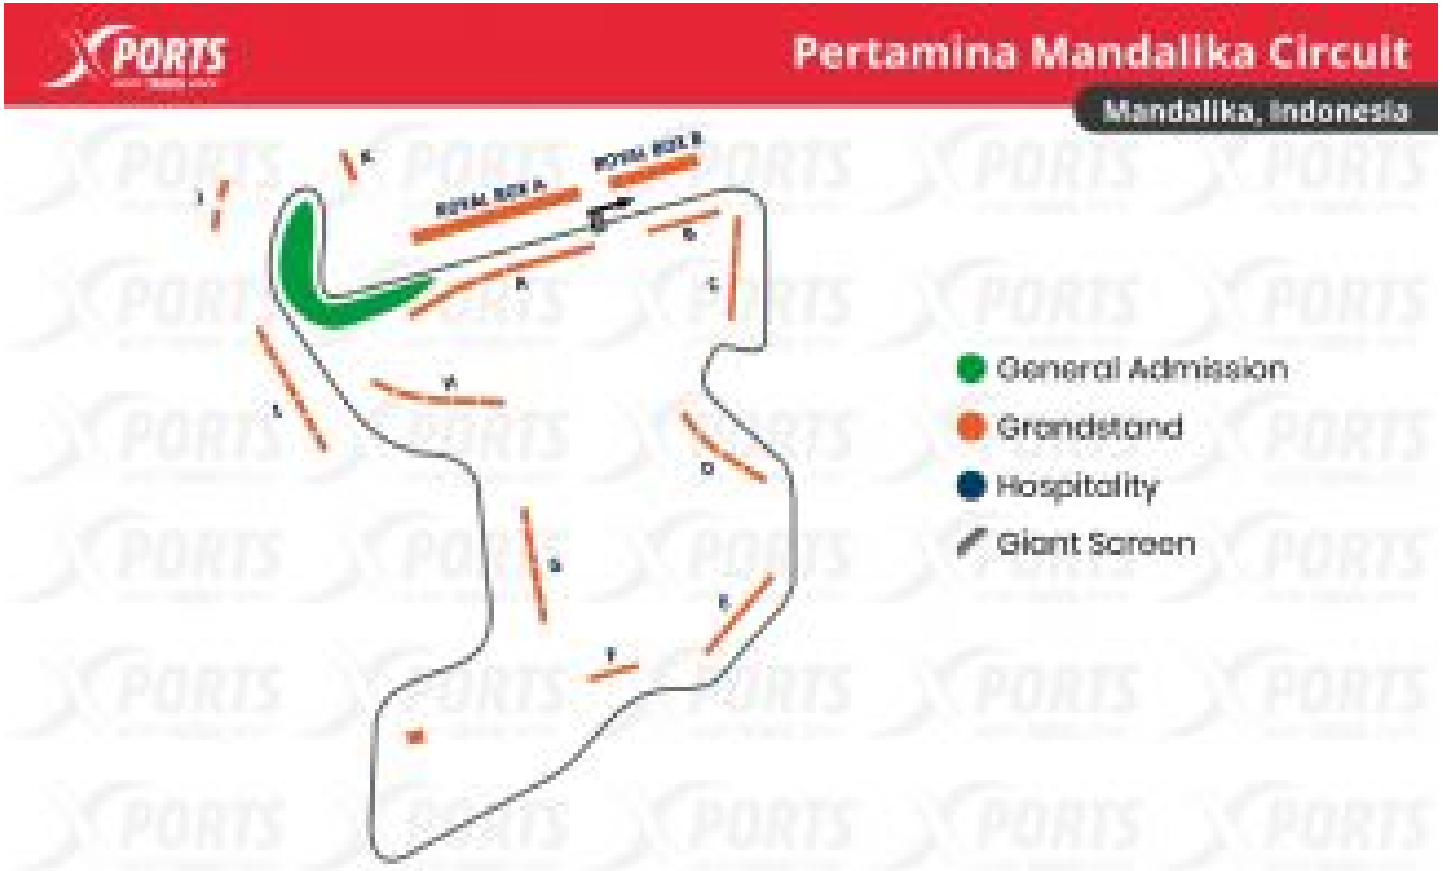

MOTOGP INDONESIA

LOMBOK

Zone

Price by PAX/TICKET

Acceso General (3 Days)	€287.06/pax \$332.99/pax
Zone A (3 Days)	€422.94/pax \$490.61/pax
Zone B (3 Days)	€387.65/pax \$449.67/pax
Zone C (3 Days)	€334.12/pax \$387.58/pax
Zone E (3 Days)	€298.82/pax \$346.64/pax
Zone G (3 Days)	€322.35/pax \$373.93/pax
Zone H (3 Days)	€298.82/pax \$346.64/pax
Zone I (3 Days)	€310.59/pax \$360.28/pax
Zone J (3 Days)	€375.88/pax \$436.02/pax
Zone K (3 Days)	€263.53/pax \$305.69/pax