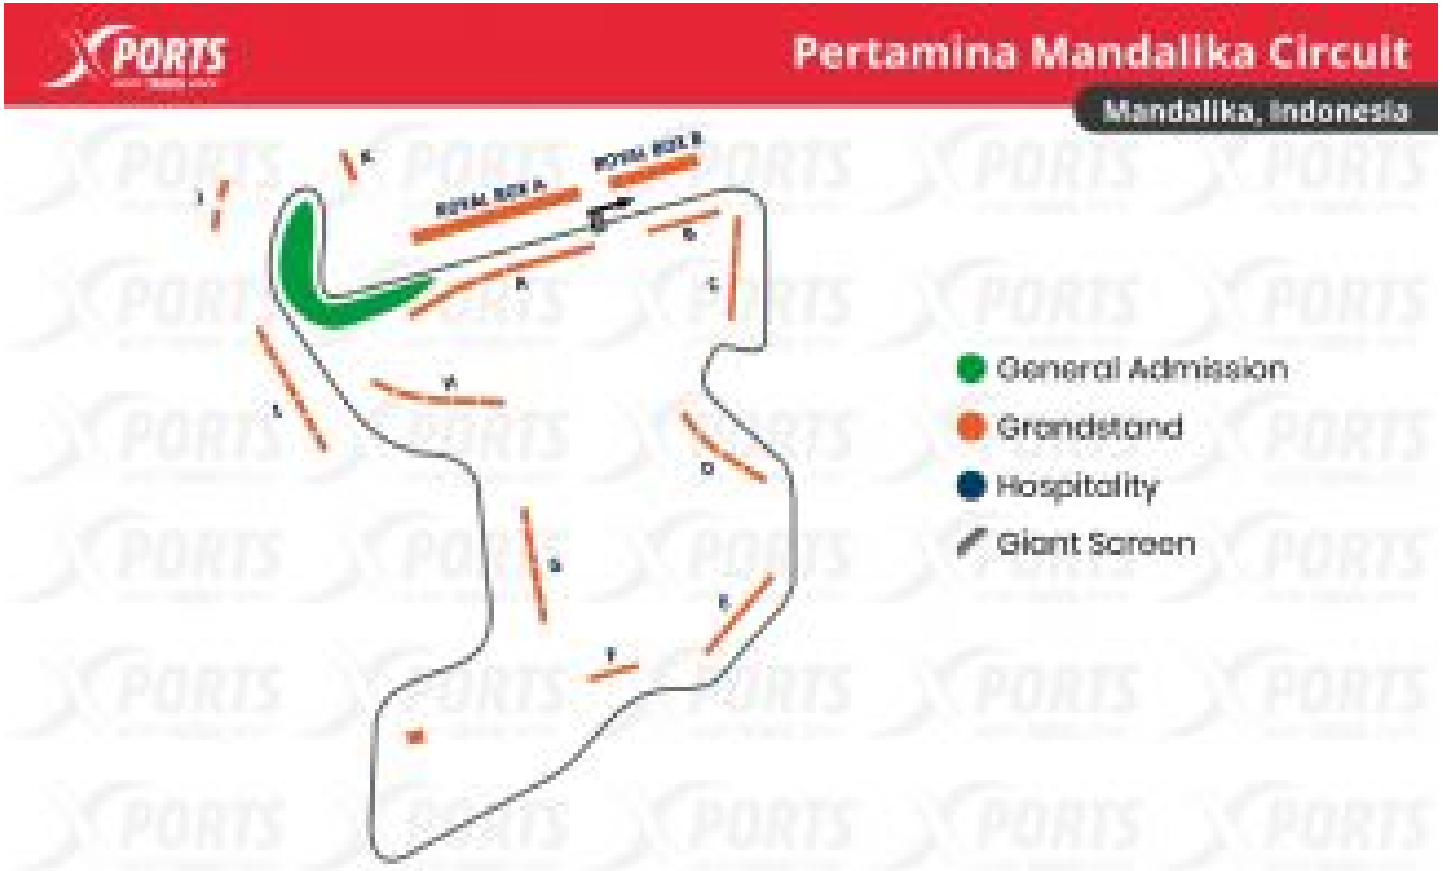

MOTOGP INDONESIA

LOMBOK

Zone

Price by PAX/TICKET

Acceso General (3 Days)	€261.00/pax
Zone A (3 Days)	€351.00/pax
Zone B (3 Days)	€321.00/pax
Zone C (3 Days)	€301.00/pax
Zone E (3 Days)	€271.00/pax
Zone G (3 Days)	€291.00/pax
Zone H (3 Days)	€271.00/pax
Zone I (3 Days)	€281.00/pax
Zone J (3 Days)	€311.00/pax
Zone K (3 Days)	€241.00/pax