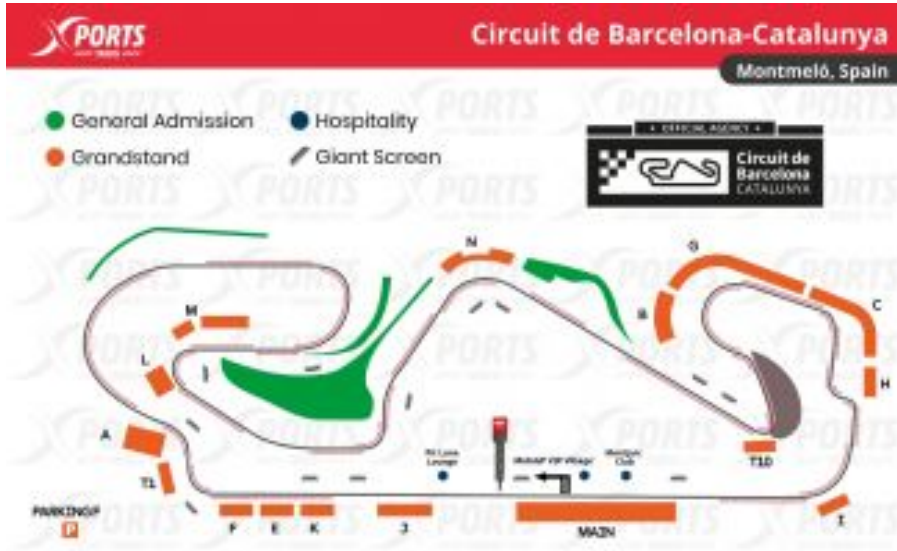

MOTOGP CATALUÑA

MONTMELÓ - BARCELONA

BARCELONA CIRCUIT OFFICIAL AGENCY

Zone

Price by PAX/TICKET

Entrada de Pie (3-days)	€303.03/pax
Tribuna Principal (3-days)	€315.66/pax
Tribuna J (3-days)	€391.41/pax
Tribuna K (3-days)	€328.28/pax
Tribuna E (3-days)	€366.16/pax
Tribuna F (3-days)	€429.29/pax
Tribuna A (3-days)	€416.67/pax
Tribuna M (3-days)	€416.67/pax
Tribuna N (3-days)	€315.66/pax
Tribuna G (3-days)	€416.67/pax
Tribuna C (3-days)	€441.92/pax
Tribuna H (3-days)	€555.56/pax