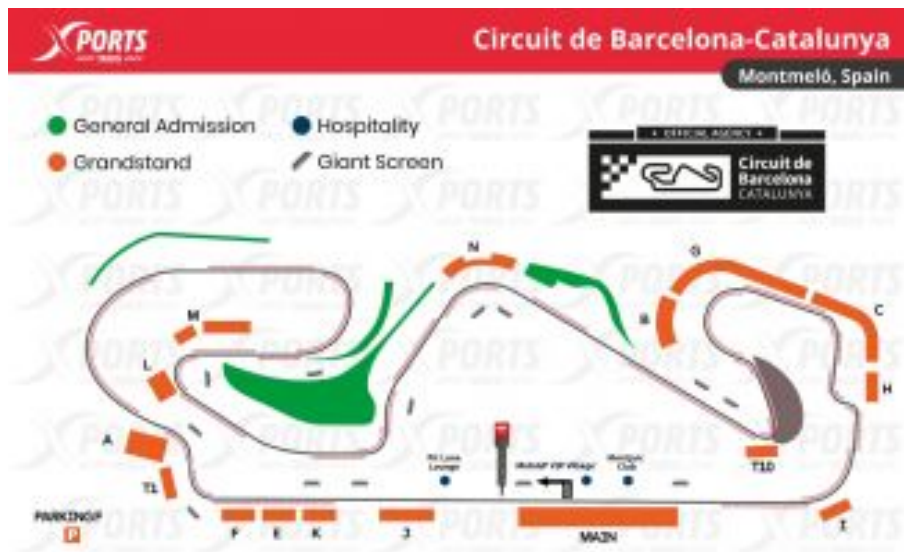

MOTOGP CATALUÑA

MONTMELÓ - BARCELONA

BARCELONA CIRCUIT OFFICIAL AGENCY

Zone

Price by PAX/TICKET

Entrada de Pie (3-days)	€301.00/pax
Tribuna Principal (3-days)	€313.50/pax
Tribuna J (3-days)	€388.50/pax
Tribuna K (3-days)	€326.00/pax
Tribuna E (3-days)	€363.50/pax
Tribuna F (3-days)	€426.00/pax
Tribuna A (3-days)	€413.50/pax
Tribuna M (3-days)	€413.50/pax
Tribuna N (3-days)	€313.50/pax
Tribuna G (3-days)	€413.50/pax
Tribuna C (3-days)	€438.50/pax
Tribuna H (3-days)	€551.00/pax