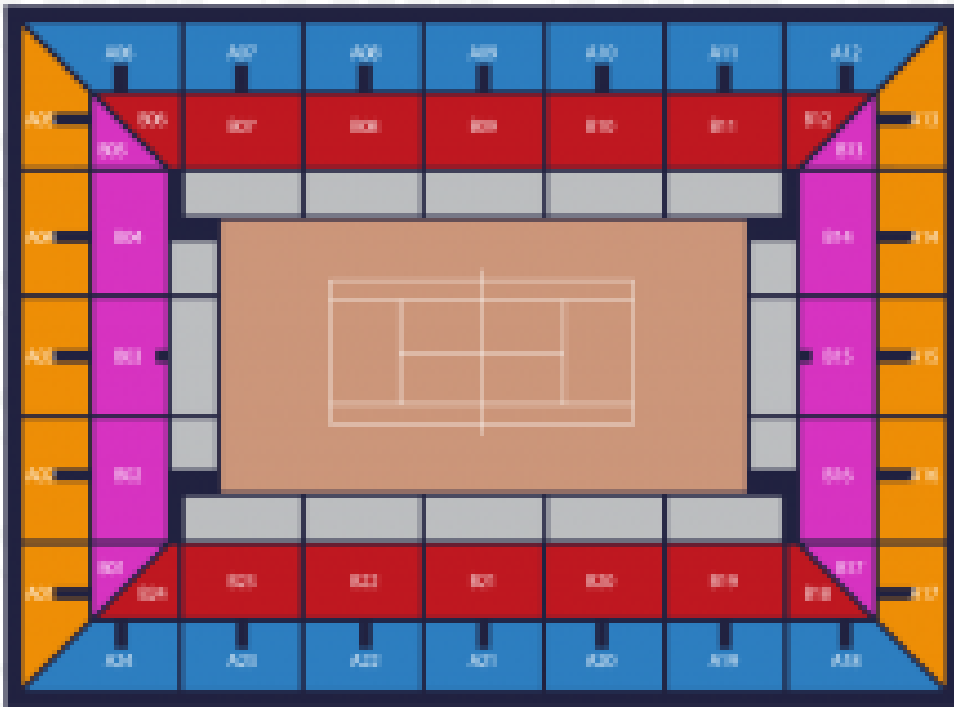

UNIQUE SESSION

MUTUA MADRID OPEN MADRID

Caja Mágica (Estadio Manolo Santana)

Madrid, Spain

● Grada Alta

● Grada Baja

Zone

Price by PAX/TICKET

Block B20/B21/B22

€280.75/pax