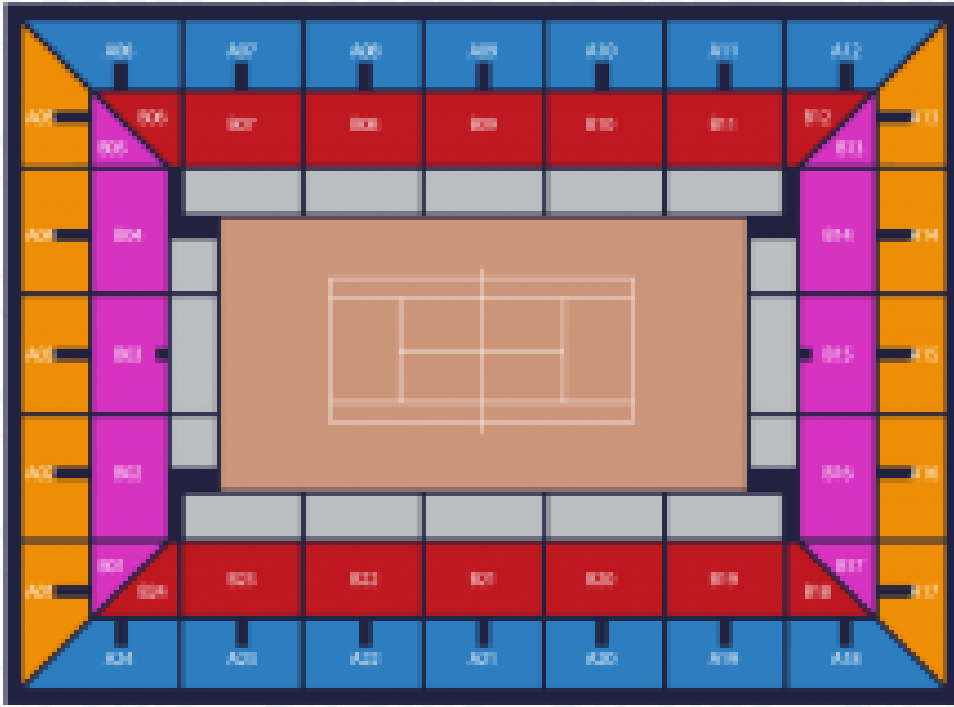

UNIQUE SESSION

MUTUA MADRID OPEN MADRID

● Grada Alta

● Grada Baja

Zone

Price by PAX/TICKET

Block B20/B21/B22 €261.00/pax