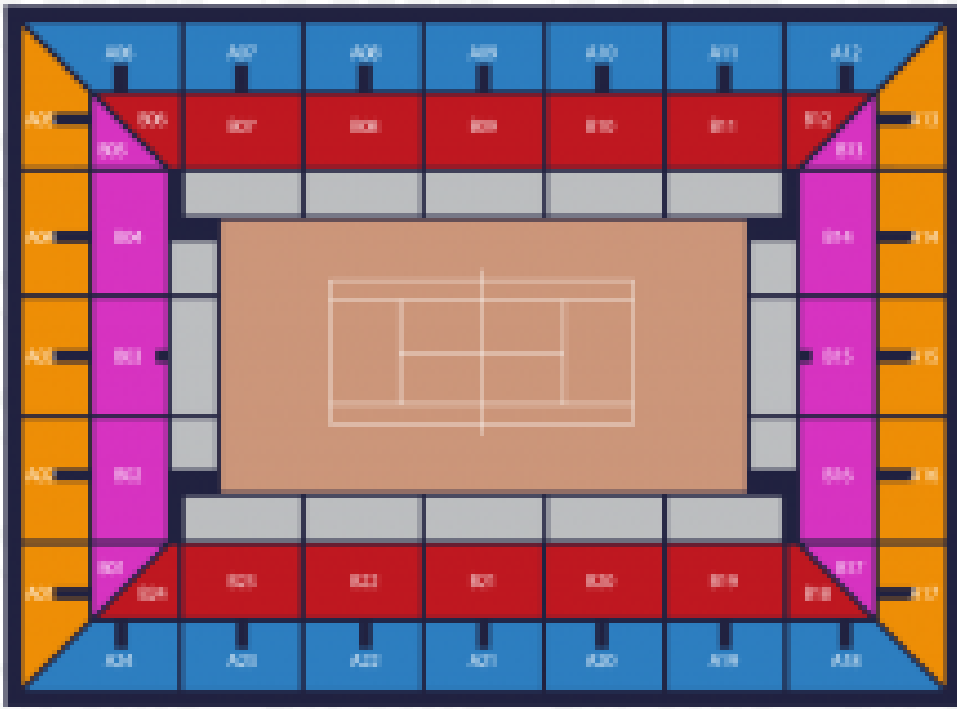

UNIQUE SESSION

MUTUA MADRID OPEN MADRID

● Grada Alta

● Grada Baja

Zone

Price by PAX/TICKET

Block B20/B21/B22 €299.15/pax