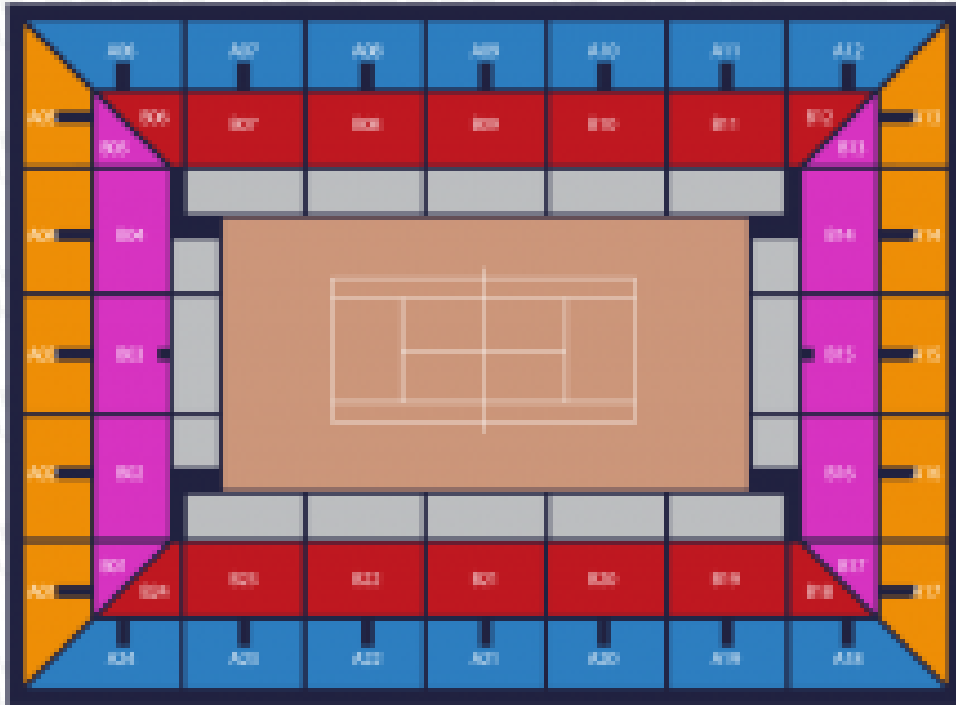

NIGHT SESSION

MUTUA MADRID OPEN MADRID

Caja Mágica (Estadio Manolo Santana)

Madrid, Spain

● Grada Alta

● Grada Baja

Zone

Price by PAX/TICKET

Block B20/B21/B22

€982.91/pax