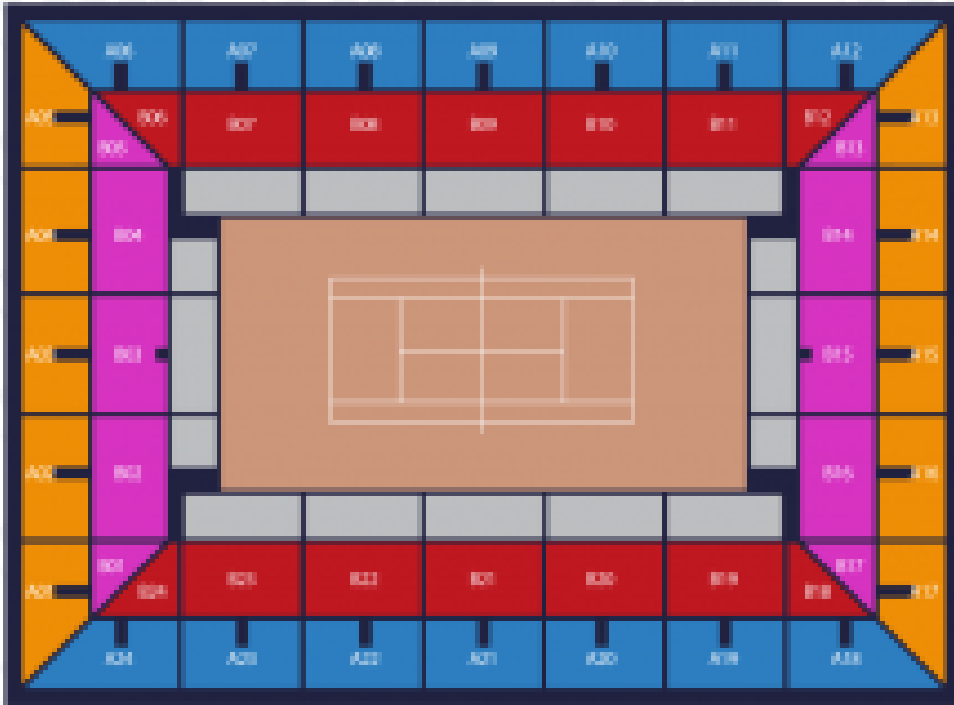

NIGHT SESSION

MUTUA MADRID OPEN MADRID

Caja Mágica (Estadio Manolo Santana)

Madrid, Spain

● Grada Alta

● Grada Baja

Zone

Price by PAX/TICKET

Block B20/B21/B22

€526.00/pax