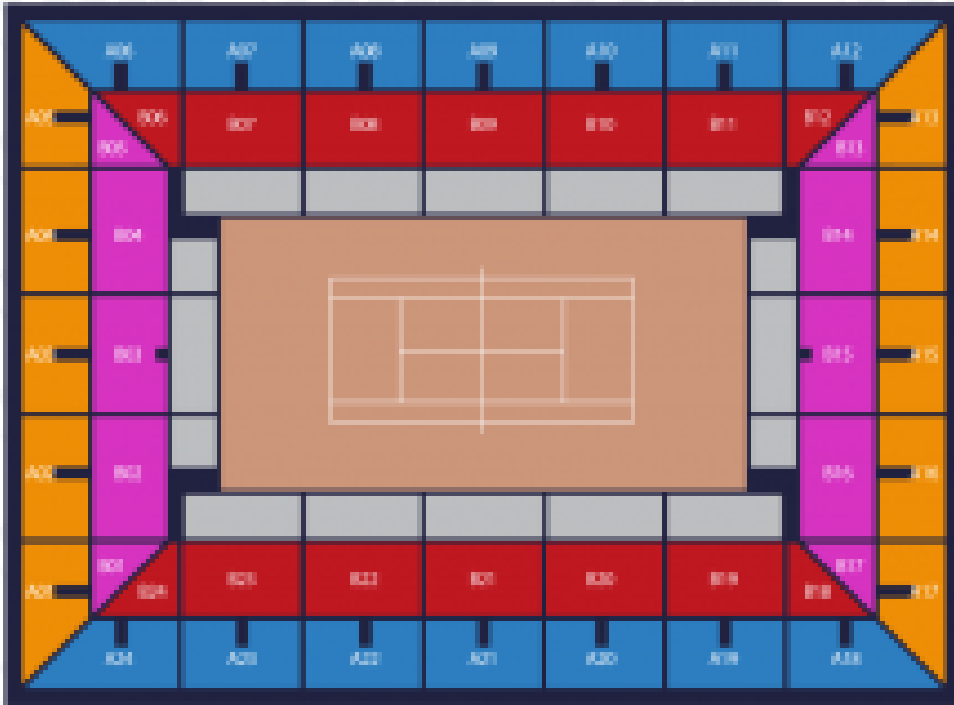

NIGHT SESSION

MUTUA MADRID OPEN MADRID

Caja Mágica (Estadio Manolo Santana)

Madrid, Spain

● Grada Alta

● Grada Baja

Zone

Price by PAX/TICKET

Block B20/B21/B22

€470.09/pax