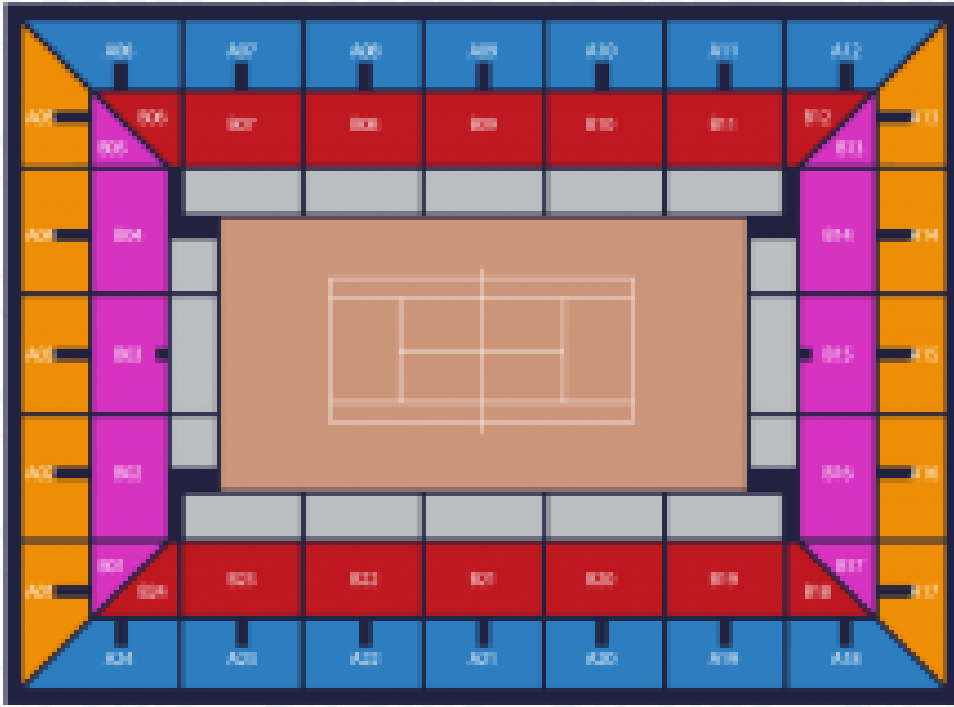

DAY SESSION

MUTUA MADRID OPEN MADRID

● Grada Alta

● Grada Baja

Zone

Price by PAX/TICKET

Block B20/B21/B22 €982.91/pax