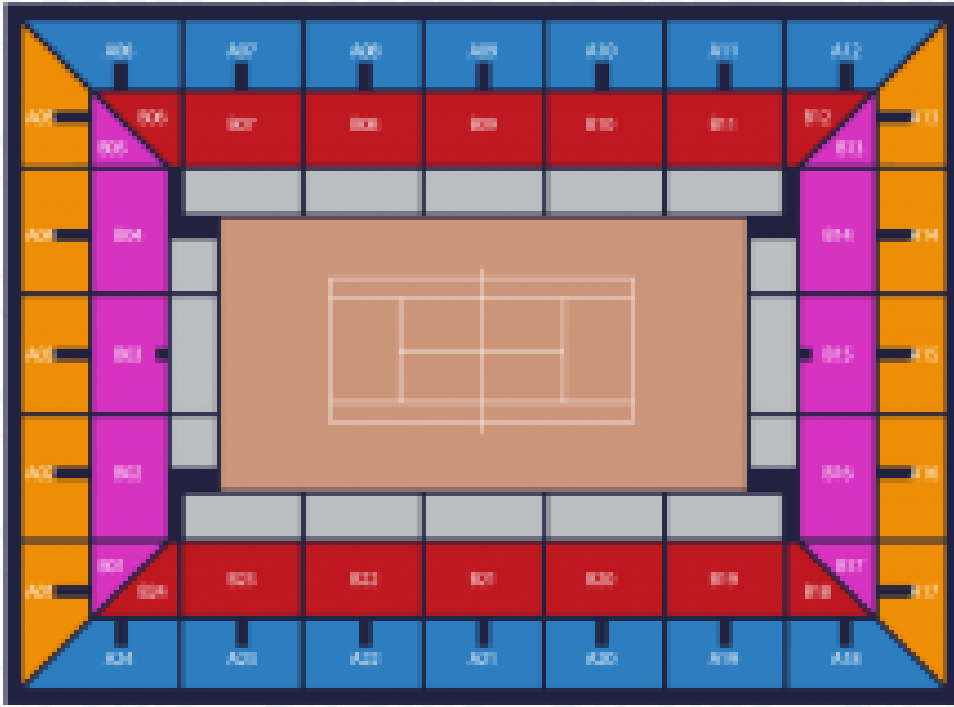

DAY SESSION

MUTUA MADRID OPEN MADRID

● Grada Alta

● Grada Baja

Zone

Price by PAX/TICKET

Block B20/B21/B22	€701.00/pax \$813.16/pax
-------------------	-----------------------------