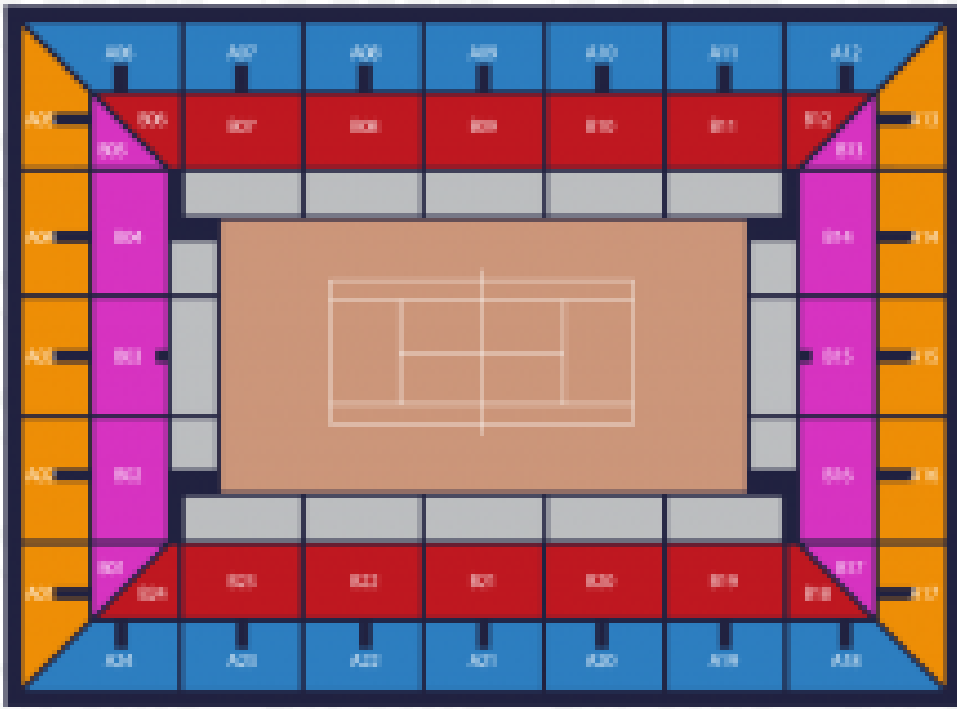

DAY SESSION

MUTUA MADRID OPEN MADRID

● Grada Alta

● Grada Baja

Zone

Price by PAX/TICKET

Block B20/B21/B22	€0.00/pax \$0.00/pax
-------------------	-------------------------