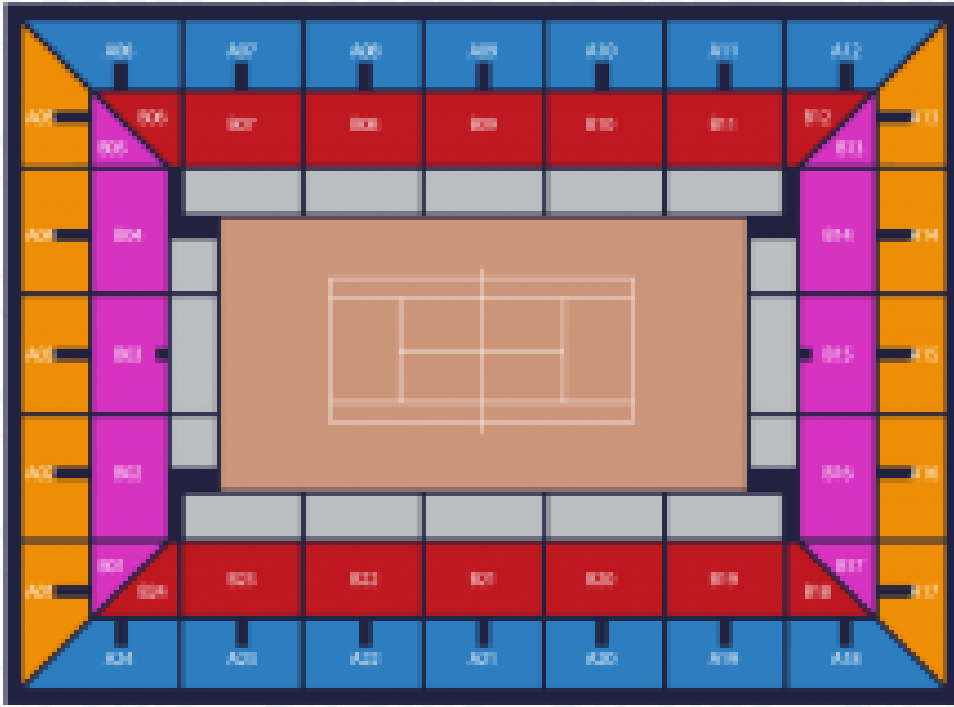

DAY SESSION

MUTUA MADRID OPEN MADRID

● Grada Alta

● Grada Baja

Zone

Price by PAX/TICKET

Block B20/B21/B22	€564.12/pax \$654.38/pax
-------------------	-----------------------------