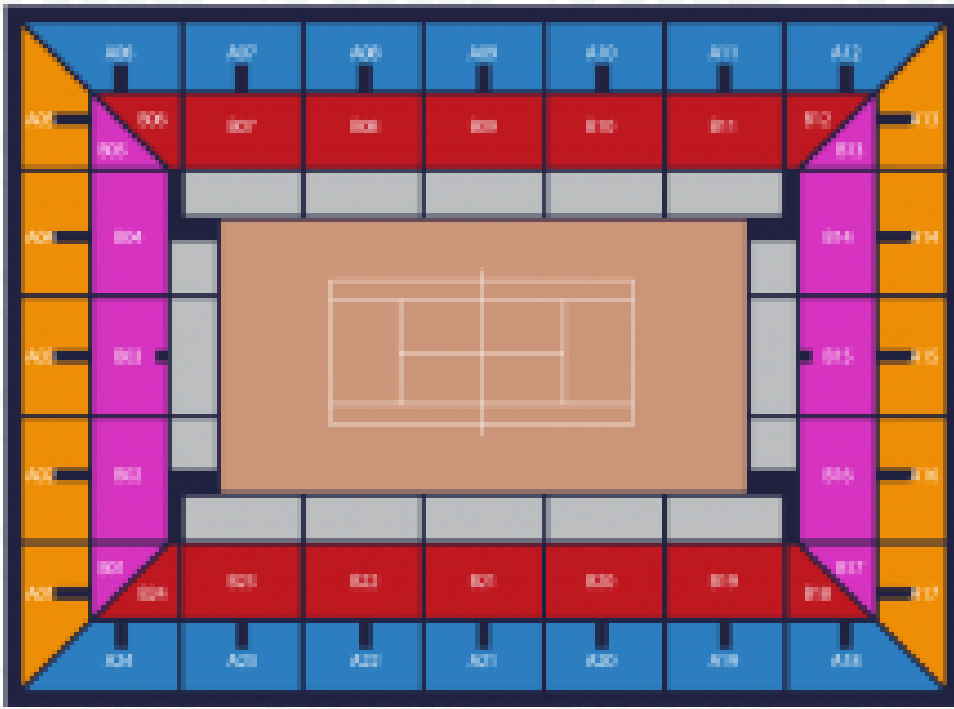

DAY SESSION

MUTUA MADRID OPEN MADRID

● Grada Alta

● Grada Baja

Zone

Price by PAX/TICKET

Block B20/B21/B22 €413.50/pax