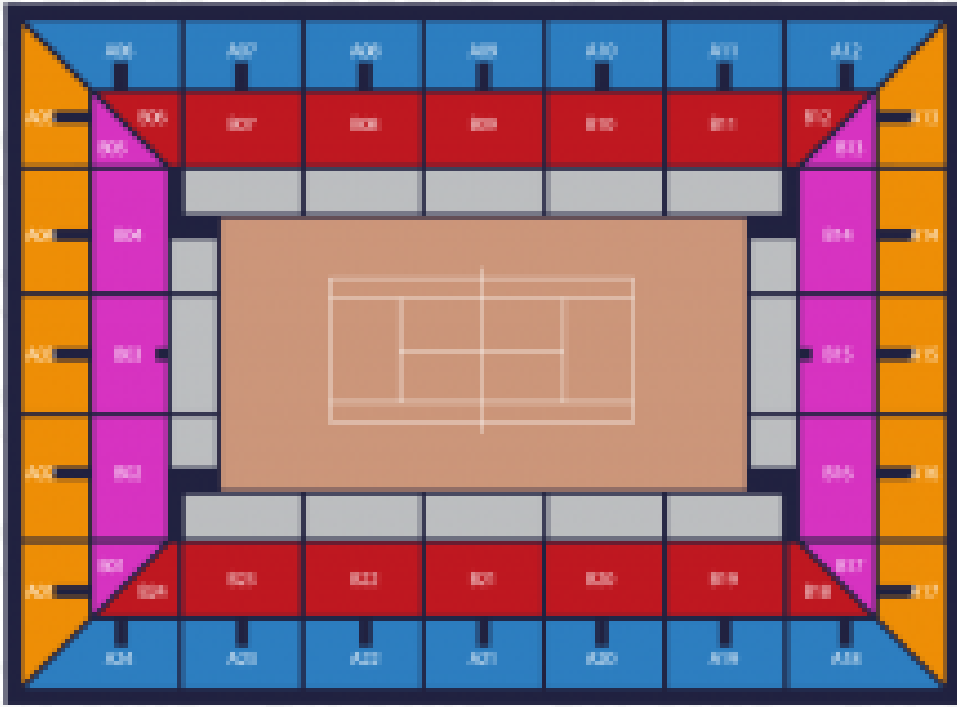

DAY SESSION

MUTUA MADRID OPEN MADRID

Madrid, Spain

- Grada Alta
- Grada Baja

Zone

Price by PAX/TICKET

Block B20/B21/B22 €413.50/pax