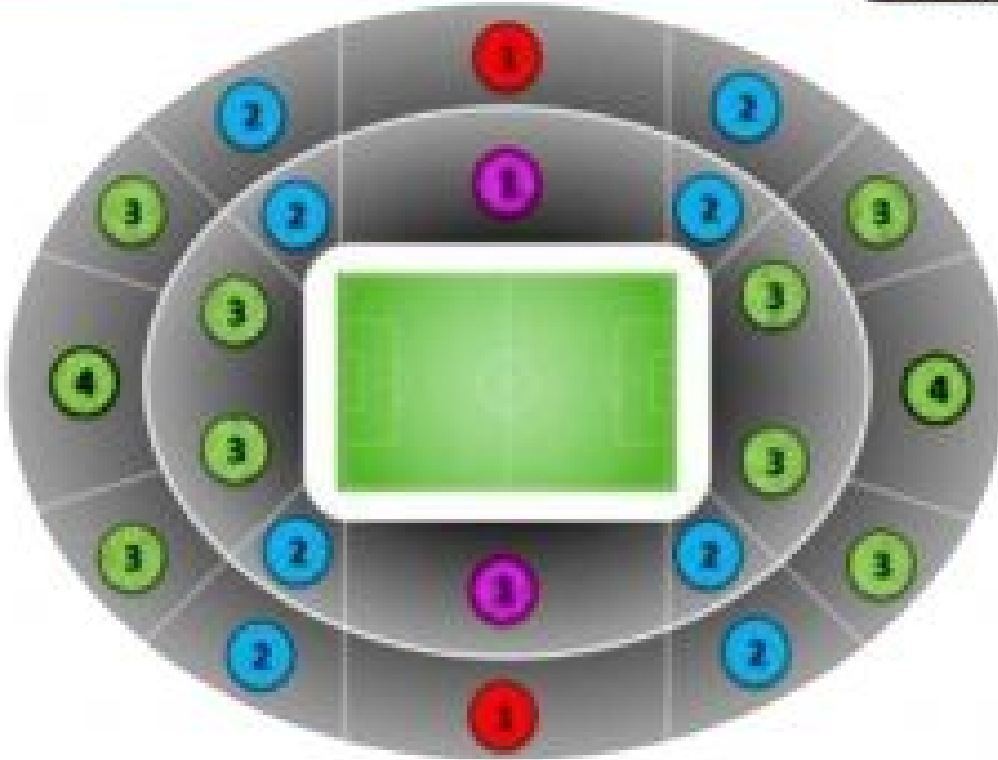

CRYSTAL PALACE VS RAYO VALLECANO

FINAL UEFA CONFERENCE LEAGUE LEIPZIG

Red Bull Arena

Leipzig, Germany

Zone

Price by PAX/TICKET

CAT 3/4 (NO CHOICE)	€0.00/pax \$0.00/pax
CAT 2	€0.00/pax \$0.00/pax
CAT 1	€0.00/pax \$0.00/pax
CAT 1 LOW	€0.00/pax \$0.00/pax
CAT 1 LOW CENTRAL	€0.00/pax \$0.00/pax