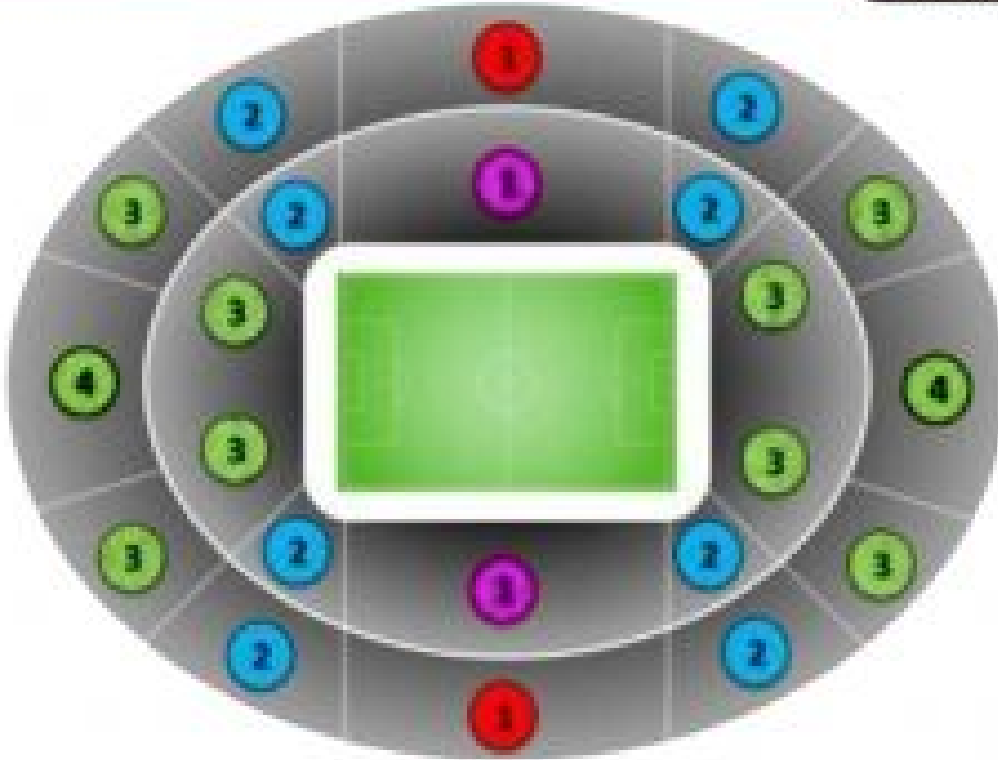

# CRYSTAL PALACE VS RAYO VALLECANO

FINAL UEFA CONFERENCE LEAGUE LEIPZIG

Red Bull Arena

Leipzig, Germany

Zone

Price by PAX/TICKET

CAT 3/4 (NO CHOICE)	€0.00/pax
CAT 2	€1,501.00/pax
CAT 1	€1,813.50/pax
CAT 1 LOW	€2,201.00/pax
CAT 1 LOW CENTRAL	€2,576.00/pax