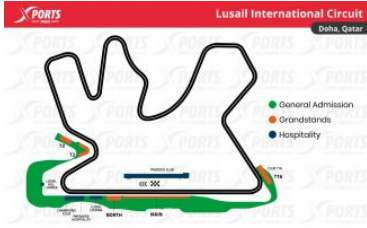

F1 GP QATAR

DOHA

Lusail International Circuit: First Grand Prix: 2004 / Circuit length: 5.38 km / Race distance: 306.66 km / Number of turns: 57 / Curves: 16 Track record: 1:23.196 / Max Verstappen (2021)

Zone	Price by PAX/TICKET
General Admission - 3 Días	€341.88/pax
T3 Grandstand - 3-Días	€512.82/pax
T2 Grandstand - 3-Días	€512.82/pax
T16 Grandstand - 3-Días	€569.80/pax
North Grandstand - 3-Días	€783.48/pax
Main Grandstand - 3-Días	€854.70/pax
General Admission - Domingo	€327.64/pax