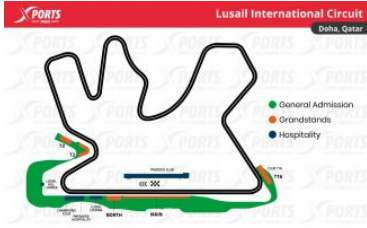

F1 GP QATAR

DOHA

Lusail International Circuit: First Grand Prix: 2004 / Circuit length: 5.38 km / Race distance: 306.66 km / Number of turns: 57 / Curves: 16 / Track record: 1:23.196 / Max Verstappen (2021)

Zone	Price by PAX/TICKET
General Admission - 3 Días	€301.00/pax \$349.16/pax
T3 Grandstand - 3-Días	€451.00/pax \$523.16/pax
T2 Grandstand - 3-Días	€451.00/pax \$523.16/pax
T16 Grandstand - 3-Días	€501.00/pax \$581.16/pax
North Grandstand - 3-Días	€688.50/pax \$798.66/pax
Main Grandstand - 3-Días	€751.00/pax \$871.16/pax
General Admission - Domingo	€288.50/pax \$334.66/pax