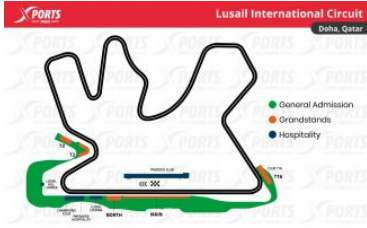

F1 GP QATAR

DOHA

Lusail International Circuit: First Grand Prix: 2004 / Circuit length: 5.38 km / Race distance: 306.66 km / Number of turns: 57 / Curves: 16 Track record: 1:23.196 / Max Verstappen (2021)

Zone

Price by PAX/TICKET

General Admission - 3-Day	€321.00/pax
T3 Grandstand - 3-Day	€481.00/pax
T2 Grandstand - 3-Day	€481.00/pax
T16 Grandstand - 3-Day	€534.33/pax
North Grandstand - 3-Day	€734.33/pax
Main Grandstand - 3-Day	€801.00/pax
General Admission - Sunday	€307.67/pax