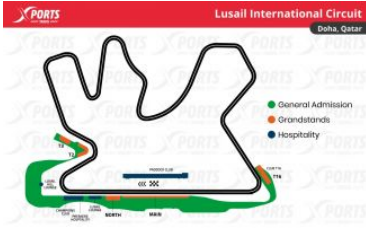

F1 GP QATAR

DOHA

Lusail International Circuit: First Grand Prix: 2004 / Circuit length: 5.38 km / Race distance: 306.66 km / Number of turns: 57 / Curves: 16 Track record: 1:23.196 / Max Verstappen (2021)

Zone	Price by PAX/TICKET
General Admission - 3-Day	€273.73/pax
T3 Grandstand - 3-Day	€410.09/pax
T2 Grandstand - 3-Day	€410.09/pax
T16 Grandstand - 3-Day	€455.55/pax
North Grandstand - 3-Day	€626.00/pax
Main Grandstand - 3-Day	€682.82/pax
General Admission - Sunday	€262.36/pax